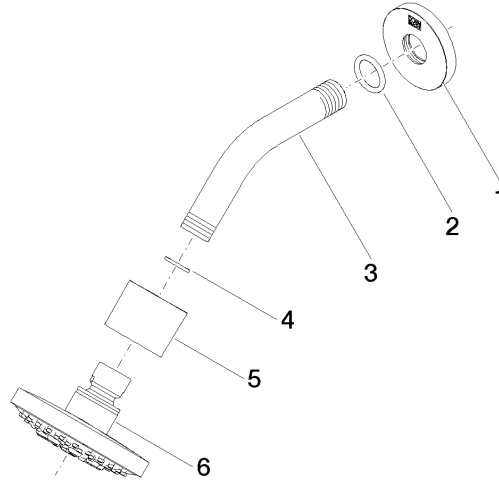

Shower head - Light Gold

TARA

28 505 979

- 155mm projection
- ball-joint pivotable through 18° (in any direction)
- Three or five settings: PURIFY RAIN, COMPACT SOFT FLOW, COMPACT AQUAPRESSURE FLOW, max. flow rate 7.6 l/min (at 3 bar)
- with anti-scale system
- spray head Ø 100mm
- rosette Ø 60 mm
- 1/2" connection
- Function from: 5.5 l/min
- WRAS 2201056

Recommended miscellaneous

- Concealed wall elbow -** 35 085 970 90
- min. recess depth 90 mm
 - max. recess depth 163 mm

28 505 979

mm [inches]

Flow rate chart

Certificates

LGA_28661.

28 505 979

Spare parts list

No.	Item Number	Name	Quantity used	Delivery time
1	09 27 22 045-26	rosette	1	60
2	90 14 10 026 00 90	seal	1	2
3	09 11 03 011-26	connection	1	60
4	90 14 20 002 00 90	seal	1	2
5	09 11 01 191-26	cover	1	60
6	90 12 05 055 00-26	shower	1	30