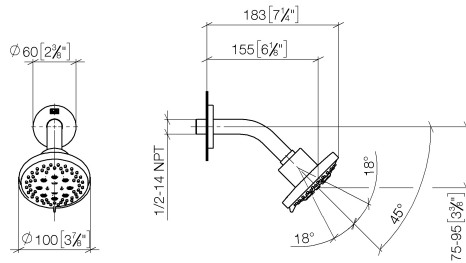

Shower head - Light Gold

TARA

28 505 979

- 155mm projection
- ball-joint pivotable through 18° (in any direction)
- Three or five settings: PURIFY RAIN, COMPACT SOFT FLOW, COMPACT AQUAPRESSURE FLOW, max. flow rate 7.6 l/min (at 3 bar)
- with anti-scale system
- spray head Ø 100mm
- rosette Ø 60 mm
- 1/2" connection
- Function from: 5.5 l/min
- WRAS 2201056

Fits: TARA, LISSÉ, VAIA, META

	Light Gold	28 505 979-26
	Chrome	28 505 979-00
	Brushed Platinum	28 505 979-06
	Platinum	28 505 979-08
	Dark Chrome	28 505 979-19
	Brushed Light Gold	28 505 979-27
	Brushed Durabrass (23kt Gold)	28 505 979-28
	Matte Black	28 505 979-33
	Brushed Bronze	28 505 979-42
	Brushed Champagne (22kt Gold)	28 505 979-46
	Champagne (22kt Gold)	28 505 979-47
	Brushed Chrome	28 505 979-93
	Brushed Dark Platinum	28 505 979-99

Recommended miscellaneous

- Concealed wall elbow -** 35 085 970 90
- min. recess depth 90 mm
 - max. recess depth 163 mm

28 505 979

mm [inches]

Flow rate chart

Certificates

LGA_28661.

28 505 979

Spare parts list

No.	Item Number	Name	Quantity used	Delivery time
1	09 27 22 045-26	rosette	1	60
2	90 14 10 026 00 90	seal	1	2
3	09 11 03 011-26	connection	1	60
4	90 14 20 002 00 90	seal	1	2
5	09 11 01 191-26	cover	1	60
6	90 12 05 055 00-26	shower	1	30