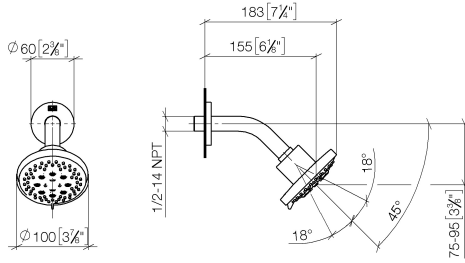

Shower head - Brushed Light Gold

TARA

28 505 979

- 155mm projection
- ball-joint pivotable through 18° (in any direction)
- Three or five settings: PURIFY RAIN, COMPACT SOFT FLOW, COMPACT AQUAPRESSURE FLOW, max. flow rate 7.6 l/min (at 3 bar)
- with anti-scale system
- spray head Ø 100mm
- rosette Ø 60 mm
- 1/2" connection
- Function from: 5.5 l/min
- WRAS 2201056

Fits: TARA, LISSÉ, VAIA, META

	Brushed Light Gold	28 505 979-27
	Chrome	28 505 979-00
	Brushed Platinum	28 505 979-06
	Platinum	28 505 979-08
	Dark Chrome	28 505 979-19
	Light Gold	28 505 979-26
	Brushed Durabronze (23kt Gold)	28 505 979-28
	Matte Black	28 505 979-33
	Brushed Bronze	28 505 979-42
	Brushed Champagne (22kt Gold)	28 505 979-46
	Champagne (22kt Gold)	28 505 979-47
	Brushed Chrome	28 505 979-93
	Brushed Dark Platinum	28 505 979-99

Recommended miscellaneous

- Concealed wall elbow -** 35 085 970 90
- min. recess depth 90 mm
 - max. recess depth 163 mm

28 505 979

mm [inches]

Flow rate chart

Certificates

LGA_28661.

28 505 979

Spare parts list

No.	Item Number	Name	Quantity used	Delivery time
1	09 27 22 045-27	rosette	1	60
2	90 14 10 026 00 90	seal	1	2
3	09 11 03 011-27	connection	1	60
4	90 14 20 002 00 90	seal	1	2
5	09 11 01 191-27	cover	1	60
6	90 12 05 055 00-27	shower	1	30