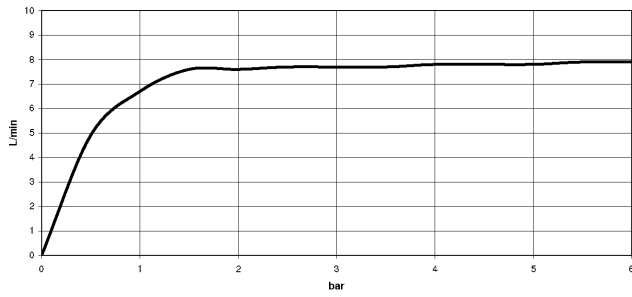

Shower head - Brushed Light Gold

TARA

28 505 979

- 155mm projection
- ball-joint pivotable through 18° (in any direction)
- Three or five settings: PURIFY RAIN, COMPACT SOFT FLOW, COMPACT AQUAPRESSURE FLOW, max. flow rate 7.6 l/min (at 3 bar)
- with anti-scale system
- spray head Ø 100mm
- rosette Ø 60 mm
- 1/2" connection
- Function from: 5.5 l/min
- WRAS 2201056

Recommended miscellaneous

- Concealed wall elbow -** 35 085 970 90
- min. recess depth 90 mm
 - max. recess depth 163 mm

28 505 979

mm [inches]

Flow rate chart

Certificates

LGA_28661.

28 505 979