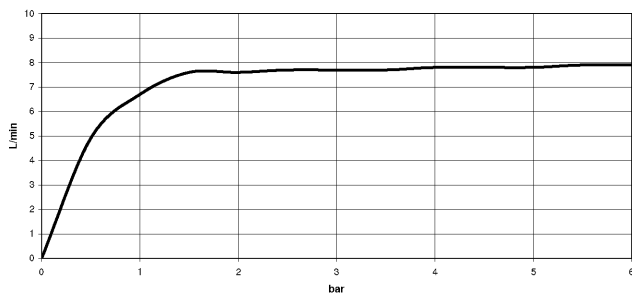

**Shower head - Brushed Durabronze (23kt Gold)**

TARA

28 505 979

- 155mm projection
- ball-joint pivotable through 18° (in any direction)
- Three or five settings: PURIFY RAIN, COMPACT SOFT FLOW, COMPACT AQUAPRESSURE FLOW, max. flow rate 7.6 l/min (at 3 bar)
- with anti-scale system
- spray head Ø 100mm
- rosette Ø 60 mm
- 1/2" connection
- Function from: 5.5 l/min
- WRAS 2201056

**Recommended miscellaneous**

**Concealed wall elbow -**

- max. recess depth 163 mm
- min. recess depth 90 mm

35 085 970 90

28 505 979

mm [inches]

Flow rate chart

Certificates