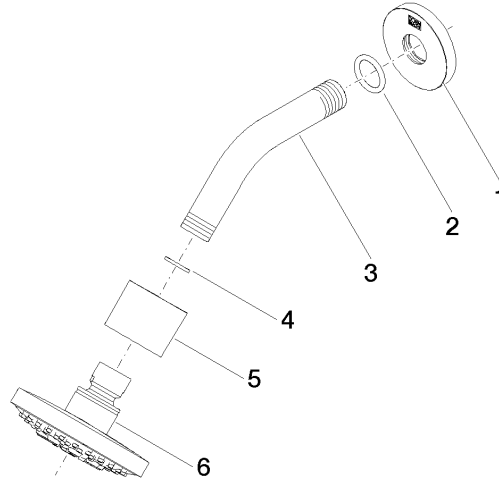

**Shower head - Brushed Durabronze (23kt Gold)**

TARA

28 505 979

- 155mm projection
- ball-joint pivotable through 18° (in any direction)
- Three or five settings: PURIFY RAIN, COMPACT SOFT FLOW, COMPACT AQUAPRESSURE FLOW, max. flow rate 7.6 l/min (at 3 bar)
- with anti-scale system
- spray head Ø 100mm
- rosette Ø 60 mm
- 1/2" connection
- Function from: 5.5 l/min
- WRAS 2201056

**Recommended miscellaneous**

**Concealed wall elbow -**

- max. recess depth 163 mm
- min. recess depth 90 mm

35 085 970 90

28 505 979

mm [inches]

Flow rate chart

Certificates

### Spare parts list

No.	Item Number	Name	Quantity used	Delivery time
1	09 27 22 045-28	rosette	1	20
2	90 14 10 026 00 90	seal	1	2
3	09 11 03 011-28	connection	1	20
4	90 14 20 002 00 90	seal	1	2
5	09 11 01 191-28	cover	1	20
6	90 12 05 055 00-28	shower	1	20