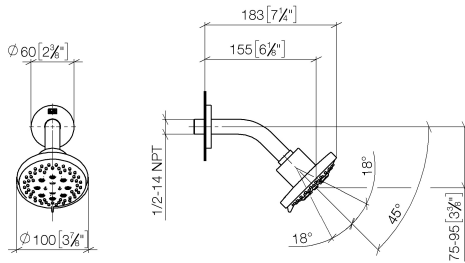

**Shower head - Brushed Durabronze (23kt Gold)**

TARA

28 505 979

- 155mm projection
- ball-joint pivotable through 18° (in any direction)
- Three or five settings: PURIFY RAIN, COMPACT SOFT FLOW, COMPACT AQUAPRESSURE FLOW, max. flow rate 7.6 l/min (at 3 bar)
- with anti-scale system
- spray head Ø 100mm
- rosette Ø 60 mm
- 1/2" connection
- Function from: 5.5 l/min
- WRAS 2201056

**Recommended miscellaneous**

**Concealed wall elbow -**

- max. recess depth 163 mm
- min. recess depth 90 mm

35 085 970 90

28 505 979

mm [inches]

Flow rate chart

Certificates

### Spare parts list

No.	Item Number	Name	Quantity used	Delivery time
1	09 27 22 045-28	rosette	1	20
2	90 14 10 026 00 90	seal	1	2
3	09 11 03 011-28	connection	1	20
4	90 14 20 002 00 90	seal	1	2
5	09 11 01 191-28	cover	1	20
6	90 12 05 055 00-28	shower	1	20