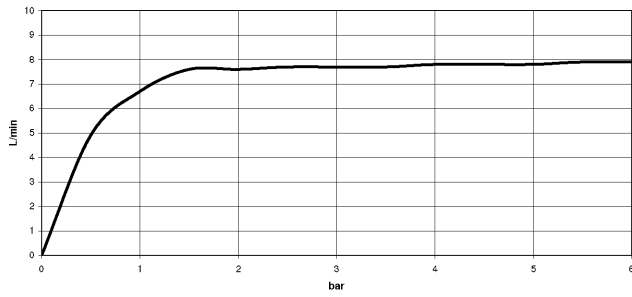

Flow rate chart

Certificates

LGA_28661.

WRAS_2201056.