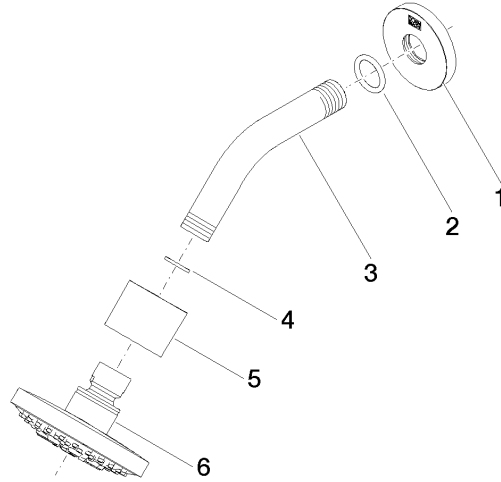

## Shower head - Matte Black

TARA

28 505 979

- 155mm projection
- ball-joint pivotable through 18° (in any direction)
- Three or five settings: PURIFY RAIN, COMPACT SOFT FLOW, COMPACT AQUAPRESSURE FLOW, max. flow rate 7.6 l/min (at 3 bar)
- with anti-scale system
- spray head Ø 100mm
- rosette Ø 60 mm
- 1/2" connection
- Function from: 5.5 l/min
- WRAS 2201056

### Recommended miscellaneous

- |   |                               |               |
|---|-------------------------------|---------------|
|  | <b>Concealed wall elbow -</b> | 35 085 970 90 |
|   | •max. recess depth 163 mm     |               |
|   | •min. recess depth 90 mm      |               |

28 505 979

mm [inches]

Flow rate chart

Certificates

LGA\_28661.

WRAS\_2201056.

28 505 979

### Spare parts list

No.	Item Number	Name	Quantity used	Delivery time
1	09 27 22 045-33	rosette	1	30
2	90 14 10 026 00 90	seal	1	2
3	09 11 03 011-33	connection	1	30
4	90 14 20 002 00 90	seal	1	2
5	09 11 01 191-33	cover	1	30
6	90 12 05 055 00-33	shower	1	30