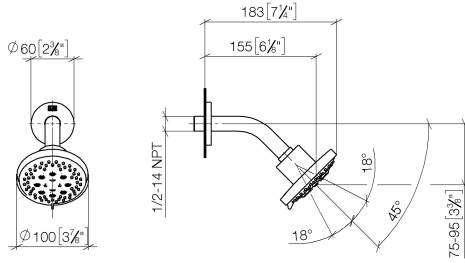

## Shower head - Matte Black

TARA

28 505 979

- 155mm projection
- ball-joint pivotable through 18° (in any direction)
- Three or five settings: PURIFY RAIN, COMPACT SOFT FLOW, COMPACT AQUAPRESSURE FLOW, max. flow rate 7.6 l/min (at 3 bar)
- with anti-scale system
- spray head Ø 100mm
- rosette Ø 60 mm
- 1/2" connection
- Function from: 5.5 l/min
- WRAS 2201056

### Recommended miscellaneous

- |   |                               |               |
|---|-------------------------------|---------------|
|  | <b>Concealed wall elbow -</b> | 35 085 970 90 |
|   | •max. recess depth 163 mm     |               |
|   | •min. recess depth 90 mm      |               |

28 505 979

mm [inches]

Flow rate chart

Certificates

LGA\_28661.

WRAS\_2201056.

28 505 979

### Spare parts list

No.	Item Number	Name	Quantity used	Delivery time
1	09 27 22 045-33	rosette	1	30
2	90 14 10 026 00 90	seal	1	2
3	09 11 03 011-33	connection	1	30
4	90 14 20 002 00 90	seal	1	2
5	09 11 01 191-33	cover	1	30
6	90 12 05 055 00-33	shower	1	30