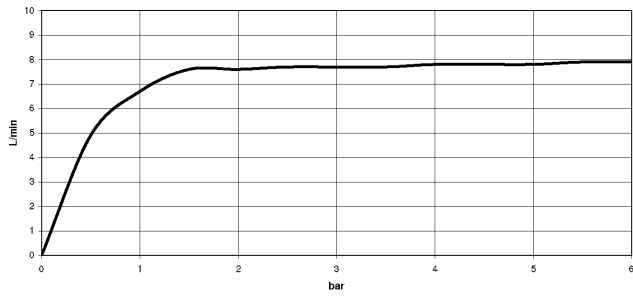

Shower head - Brushed Bronze

TARA

28 505 979

- 155mm projection
- ball-joint pivotable through 18° (in any direction)
- Three or five settings: PURIFY RAIN, COMPACT SOFT FLOW, COMPACT AQUAPRESSURE FLOW, max. flow rate 7.6 l/min (at 3 bar)
- with anti-scale system
- spray head Ø 100mm
- rosette Ø 60 mm
- 1/2" connection
- Function from: 5.5 l/min
- WRAS 2201056

Recommended miscellaneous

- Concealed wall elbow -** 35 085 970 90
- min. recess depth 90 mm
 - max. recess depth 163 mm

28 505 979

mm [inches]

Flow rate chart

Certificates

LGA_28661.

28 505 979