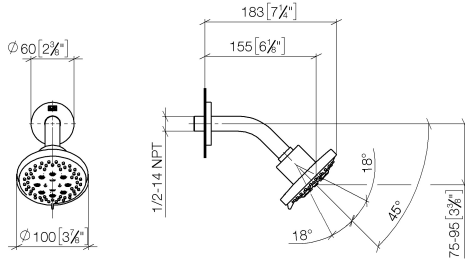

Shower head - Brushed Bronze

TARA

28 505 979

- 155mm projection
- ball-joint pivotable through 18° (in any direction)
- Three or five settings: PURIFY RAIN, COMPACT SOFT FLOW, COMPACT AQUAPRESSURE FLOW, max. flow rate 7.6 l/min (at 3 bar)
- with anti-scale system
- spray head Ø 100mm
- rosette Ø 60 mm
- 1/2" connection
- Function from: 5.5 l/min
- WRAS 2201056

Fits: TARA, LISSÉ, VAIA, META

	Brushed Bronze	28 505 979-42
	Chrome	28 505 979-00
	Brushed Platinum	28 505 979-06
	Platinum	28 505 979-08
	Dark Chrome	28 505 979-19
	Light Gold	28 505 979-26
	Brushed Light Gold	28 505 979-27
	Brushed Durabrass (23kt Gold)	28 505 979-28
	Matte Black	28 505 979-33
	Brushed Champagne (22kt Gold)	28 505 979-46
	Champagne (22kt Gold)	28 505 979-47
	Brushed Chrome	28 505 979-93
	Brushed Dark Platinum	28 505 979-99

Recommended miscellaneous

- Concealed wall elbow -** 35 085 970 90
- min. recess depth 90 mm
 - max. recess depth 163 mm

28 505 979

mm [inches]

Flow rate chart

Certificates

LGA_28661.

28 505 979

Spare parts list

No.	Item Number	Name	Quantity used	Delivery time
1	09 27 22 045-42	rosette	1	60
2	90 14 10 026 00 90	seal	1	2
3	09 11 03 011-42	connection	1	60
4	90 14 20 002 00 90	seal	1	2
5	09 11 01 191-42	cover	1	60
6	90 12 05 055 00-42	shower	1	30