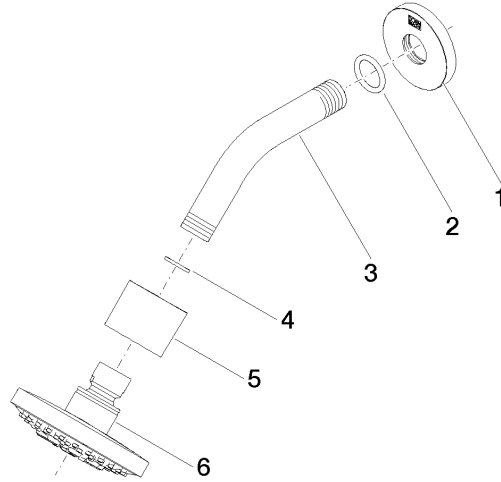

Shower head - Brushed Bronze

TARA

28 505 979

- 155mm projection
- ball-joint pivotable through 18° (in any direction)
- Three or five settings: PURIFY RAIN, COMPACT SOFT FLOW, COMPACT AQUAPRESSURE FLOW, max. flow rate 7.6 l/min (at 3 bar)
- with anti-scale system
- spray head Ø 100mm
- rosette Ø 60 mm
- 1/2" connection
- Function from: 5.5 l/min
- WRAS 2201056

Recommended miscellaneous

- Concealed wall elbow -** 35 085 970 90
- min. recess depth 90 mm
 - max. recess depth 163 mm

28 505 979

mm [inches]

Flow rate chart

Certificates

LGA_28661.

28 505 979

Spare parts list

No.	Item Number	Name	Quantity used	Delivery time
1	09 27 22 045-42	rosette	1	60
2	90 14 10 026 00 90	seal	1	2
3	09 11 03 011-42	connection	1	60
4	90 14 20 002 00 90	seal	1	2
5	09 11 01 191-42	cover	1	60
6	90 12 05 055 00-42	shower	1	30