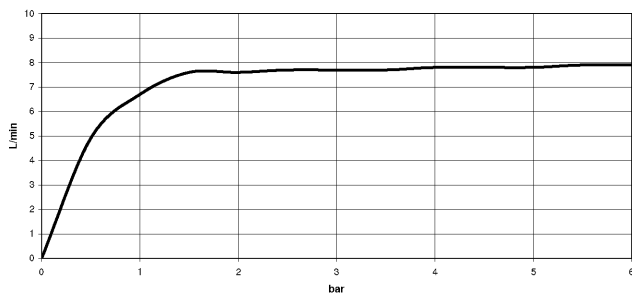

Shower head - Brushed Champagne (22kt Gold)

TARA

28 505 979

Fits: TARA, LISSÉ, VAIA, META

- 155mm projection
- ball-joint pivotable through 18° (in any direction)
- Three or five settings: PURIFY RAIN, COMPACT SOFT FLOW, COMPACT AQUAPRESSURE FLOW, max. flow rate 7.6 l/min (at 3 bar)
- with anti-scale system
- spray head Ø 100mm
- rosette Ø 60 mm
- 1/2" connection
- Function from: 5.5 l/min
- WRAS 2201056

Recommended miscellaneous

- Concealed wall elbow -** 35 085 970 90
- max. recess depth 163 mm
 - min. recess depth 90 mm

28 505 979

mm [inches]

Flow rate chart

Certificates

LGA_28661.

WRAS_2201056.