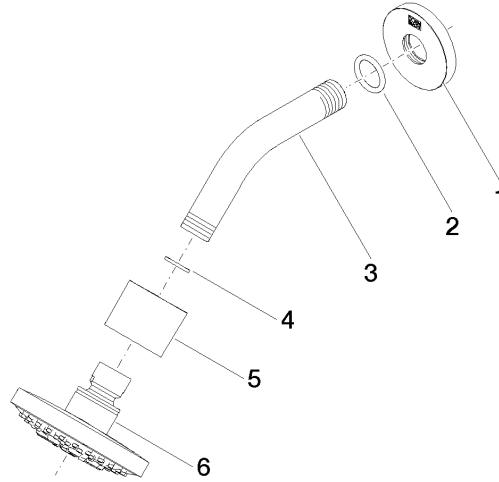

Shower head - Brushed Champagne (22kt Gold)

TARA

28 505 979

Fits: TARA, LISSÉ, VAIA, META

- 155mm projection
- ball-joint pivotable through 18° (in any direction)
- Three or five settings: PURIFY RAIN, COMPACT SOFT FLOW, COMPACT AQUAPRESSURE FLOW, max. flow rate 7.6 l/min (at 3 bar)
- with anti-scale system
- spray head Ø 100mm
- rosette Ø 60 mm
- 1/2" connection
- Function from: 5.5 l/min
- WRAS 2201056

Recommended miscellaneous

- Concealed wall elbow -** 35 085 970 90
- max. recess depth 163 mm
 - min. recess depth 90 mm

28 505 979

mm [inches]

Flow rate chart

Certificates

LGA_28661.

WRAS_2201056.

28 505 979

Spare parts list

No.	Item Number	Name	Quantity used	Delivery time
1	09 27 22 045-46	rosette	1	30
2	90 14 10 026 00 90	seal	1	2
3	09 11 03 011-46	connection	1	30
4	90 14 20 002 00 90	seal	1	2
5	09 11 01 191-46	cover	1	30
6	90 12 05 055 00-46	shower	1	30