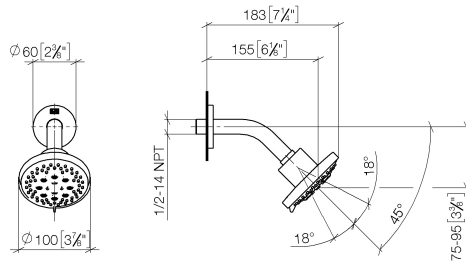

Shower head - Brushed Champagne (22kt Gold)

TARA

28 505 979

Fits: TARA, LISSÉ, VAIA, META

- 155mm projection
- ball-joint pivotable through 18° (in any direction)
- Three or five settings: PURIFY RAIN, COMPACT SOFT FLOW, COMPACT AQUAPRESSURE FLOW, max. flow rate 7.6 l/min (at 3 bar)
- with anti-scale system
- spray head Ø 100mm
- rosette Ø 60 mm
- 1/2" connection
- Function from: 5.5 l/min
- WRAS 2201056

Recommended miscellaneous

- Concealed wall elbow -** 35 085 970 90
- max. recess depth 163 mm
 - min. recess depth 90 mm

28 505 979

mm [inches]

Flow rate chart

Certificates

LGA_28661.

WRAS_2201056.

28 505 979

Spare parts list

No.	Item Number	Name	Quantity used	Delivery time
1	09 27 22 045-46	rosette	1	30
2	90 14 10 026 00 90	seal	1	2
3	09 11 03 011-46	connection	1	30
4	90 14 20 002 00 90	seal	1	2
5	09 11 01 191-46	cover	1	30
6	90 12 05 055 00-46	shower	1	30