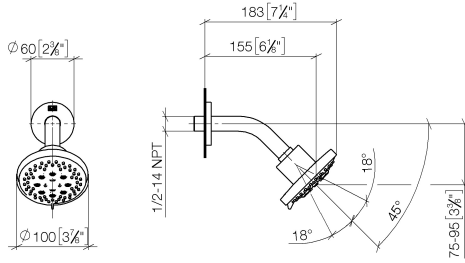

## Shower head - Champagne (22kt Gold)

TARA

28 505 979

- 155mm projection
- ball-joint pivotable through 18° (in any direction)
- Three or five settings: PURIFY RAIN, COMPACT SOFT FLOW, COMPACT AQUAPRESSURE FLOW, max. flow rate 7.6 l/min (at 3 bar)
- with anti-scale system
- spray head Ø 100mm
- rosette Ø 60 mm
- 1/2" connection
- Function from: 5.5 l/min
- WRAS 2201056

Fits: TARA, LISSÉ, VAIA, META

	Champagne (22kt Gold)	28 505 979-47
	Chrome	28 505 979-00
	Brushed Platinum	28 505 979-06
	Platinum	28 505 979-08
	Dark Chrome	28 505 979-19
	Light Gold	28 505 979-26
	Brushed Light Gold	28 505 979-27
	Brushed Durabronze (23kt Gold)	28 505 979-28
	Matte Black	28 505 979-33
	Brushed Bronze	28 505 979-42
	Brushed Champagne (22kt Gold)	28 505 979-46
	Brushed Chrome	28 505 979-93
	Brushed Dark Platinum	28 505 979-99

### Recommended miscellaneous

- Concealed wall elbow -** 35 085 970 90
- max. recess depth 163 mm
  - min. recess depth 90 mm

28 505 979

mm [inches]

Flow rate chart

Certificates

LGA\_28661.

WRAS\_2201056.

### Spare parts list

No.	Item Number	Name	Quantity used	Delivery time
1	09 27 22 045-47	rosette	1	30
2	90 14 10 026 00 90	seal	1	2
3	09 11 03 011-47	connection	1	30
4	90 14 20 002 00 90	seal	1	2
5	09 11 01 191-47	cover	1	60
6	90 12 05 055 00-47	shower	1	60