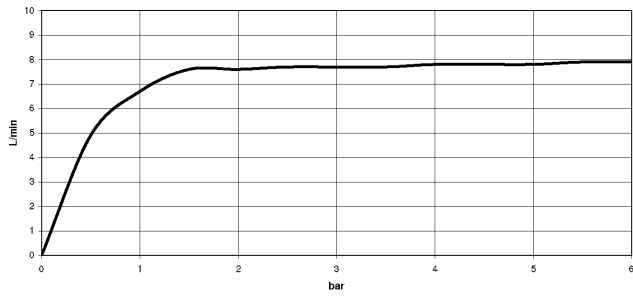

## Shower head - Champagne (22kt Gold)

TARA

28 505 979

- 155mm projection
- ball-joint pivotable through 18° (in any direction)
- Three or five settings: PURIFY RAIN, COMPACT SOFT FLOW, COMPACT AQUAPRESSURE FLOW, max. flow rate 7.6 l/min (at 3 bar)
- with anti-scale system
- spray head Ø 100mm
- rosette Ø 60 mm
- 1/2" connection
- Function from: 5.5 l/min
- WRAS 2201056

### Recommended miscellaneous

- Concealed wall elbow -** 35 085 970 90
- max. recess depth 163 mm
  - min. recess depth 90 mm

28 505 979

mm [inches]

Flow rate chart

Certificates

LGA\_28661.

WRAS\_2201056.