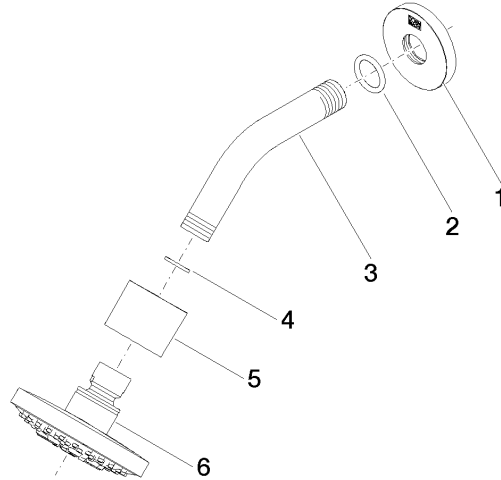

## Shower head - Champagne (22kt Gold)

TARA

28 505 979

- 155mm projection
- ball-joint pivotable through 18° (in any direction)
- Three or five settings: PURIFY RAIN, COMPACT SOFT FLOW, COMPACT AQUAPRESSURE FLOW, max. flow rate 7.6 l/min (at 3 bar)
- with anti-scale system
- spray head Ø 100mm
- rosette Ø 60 mm
- 1/2" connection
- Function from: 5.5 l/min
- WRAS 2201056

### Recommended miscellaneous

- Concealed wall elbow -** 35 085 970 90
- max. recess depth 163 mm
  - min. recess depth 90 mm

28 505 979

mm [inches]

Flow rate chart

Certificates

LGA\_28661.

WRAS\_2201056.

### Spare parts list

No.	Item Number	Name	Quantity used	Delivery time
1	09 27 22 045-47	rosette	1	30
2	90 14 10 026 00 90	seal	1	2
3	09 11 03 011-47	connection	1	30
4	90 14 20 002 00 90	seal	1	2
5	09 11 01 191-47	cover	1	60
6	90 12 05 055 00-47	shower	1	60