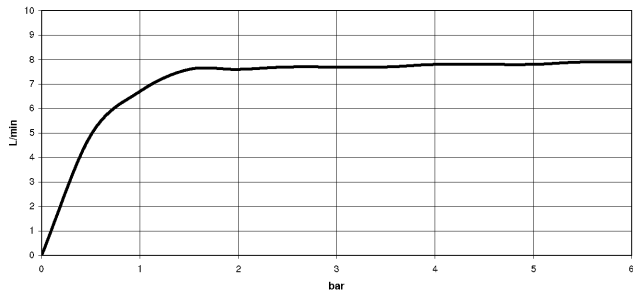

28 505 979

Fits: TARA, LISSÉ, VAIA, META

- 155mm projection
- ball-joint pivotable through 18° (in any direction)
- Three or five settings: PURIFY RAIN, COMPACT SOFT FLOW, COMPACT AQUAPRESSURE FLOW, max. flow rate 7.6 l/min (at 3 bar)
- with anti-scale system
- spray head Ø 100mm
- rosette Ø 60 mm
- 1/2" connection
- Function from: 5.5 l/min
- WRAS 2201056

28 505 979

mm [inches]

Flow rate chart

Certificates

LGA_28661.

WRAS_2201056.

28 505 979

Parts for other finishes can be found here: [Chrome](#)