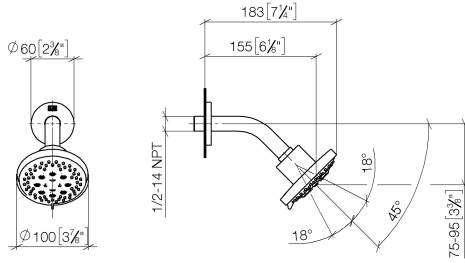

28 505 979

Fits: TARA, LISSÉ, VAIA, META

- 155mm projection
- ball-joint pivotable through 18° (in any direction)
- Three or five settings: PURIFY RAIN, COMPACT SOFT FLOW, COMPACT AQUAPRESSURE FLOW, max. flow rate 7.6 l/min (at 3 bar)
- with anti-scale system
- spray head Ø 100mm
- rosette Ø 60 mm
- 1/2" connection
- Function from: 5.5 l/min
- WRAS 2201056

28 505 979

mm [inches]

Flow rate chart

Certificates

LGA_28661.

WRAS_2201056.

28 505 979

Parts for other finishes can be found here: [Chrome](#)

Spare parts list

No.	Item Number	Name	Quantity used	Delivery time
1	09 27 22 045-93	rosette	1	20
2	90 14 10 026 00 90	seal	1	2
3	09 11 03 011-93	connection	1	20
4	90 14 20 002 00 90	seal	1	2
5	09 11 01 191-93	cover	1	20
6	90 12 05 055 00-93	shower	1	20