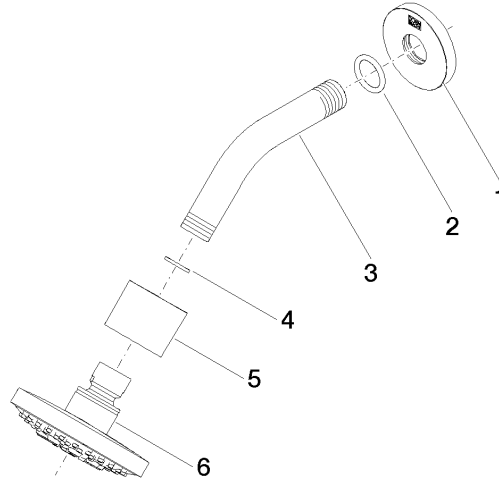

28 505 979

Fits: TARA, LISSÉ, VAIA, META

- 155mm projection
- ball-joint pivotable through 18° (in any direction)
- Three or five settings: PURIFY RAIN, COMPACT SOFT FLOW, COMPACT AQUAPRESSURE FLOW, max. flow rate 7.6 l/min (at 3 bar)
- with anti-scale system
- spray head Ø 100mm
- rosette Ø 60 mm
- 1/2" connection
- Function from: 5.5 l/min
- WRAS 2201056

28 505 979

mm [inches]

Flow rate chart

Certificates

LGA_28661.

WRAS_2201056.

28 505 979

Parts for other finishes can be found here: [Chrome](#)

Spare parts list

No.	Item Number	Name	Quantity used	Delivery time
1	09 27 22 045-93	rosette	1	20
2	90 14 10 026 00 90	seal	1	2
3	09 11 03 011-93	connection	1	20
4	90 14 20 002 00 90	seal	1	2
5	09 11 01 191-93	cover	1	20
6	90 12 05 055 00-93	shower	1	20