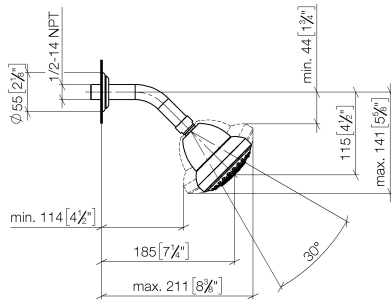

28 508 360

- 200mm projection
- ball-joint pivotable through 30°
- Three settings: PURIFY RAIN, COMPACT SOFT FLOW, COMPACT AQUAPRESSURE FLOW, max. flow rate 9 l/min (at 3 bar)
- Function from: 7 l/min
- with anti-scale system
- spray head Ø 94mm
- rosette Ø 55 mm
- 1/2" connection

	Chrome	28 508 360-00
	Chrome	28 508 360-00 0010
	Brushed Platinum	28 508 360-06 0010
	Brushed Platinum	28 508 360-06
	Platinum	28 508 360-08 0010
	Platinum	28 508 360-08
	Durabrand (23kt Gold)	28 508 360-09 0010
	Durabrand (23kt Gold)	28 508 360-09
	Brushed Durabrand (23kt Gold)	28 508 360-28 0010
	Brushed Durabrand (23kt Gold)	28 508 360-28
	Brushed Dark Platinum	28 508 360-99 0010
	Brushed Dark Platinum	28 508 360-99

**Recommended miscellaneous**

- Concealed wall elbow -** 35 085 970 90
- max. recess depth 163 mm
  - min. recess depth 90 mm

28 508 360

mm [inches]

**Flow rate chart**

28 508 360

### Spare parts list

No.	Item Number	Name	Quantity used	Delivery time
1	09 27 35 003-00	rosette	1	10
2	90 14 10 026 00 90	seal	1	2
3	09 11 03 011-00	connection	1	10
4	04 12 11 120 00-00	shower	1	10