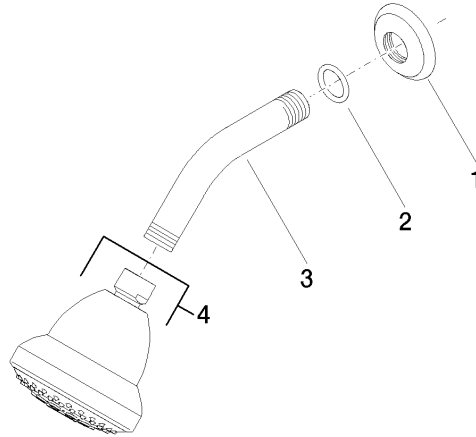

28 508 360

- 200mm projection
- ball-joint pivotable through 30°
- Three settings: PURIFY RAIN, COMPACT SOFT FLOW, COMPACT AQUAPRESSURE FLOW, max. flow rate 9 l/min (at 3 bar)
- Function from: 7 l/min
- with anti-scale system
- spray head Ø 94mm
- rosette Ø 55 mm
- 1/2" connection

**Recommended miscellaneous**

- Concealed wall elbow -** 35 085 970 90
- max. recess depth 163 mm
  - min. recess depth 90 mm

28 508 360

mm [inches]

**Flow rate chart**

28 508 360

### Spare parts list

No.	Item Number	Name	Quantity used	Delivery time
1	09 27 35 003-00	rosette	1	10
2	90 14 10 026 00 90	seal	1	2
3	09 11 03 011-00	connection	1	10
4	04 12 11 120 00-00	shower	1	10