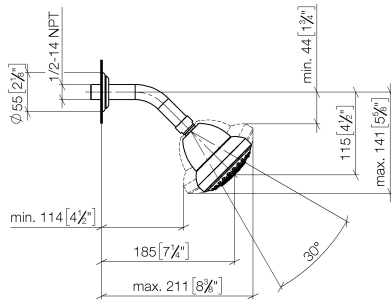

28 508 360

- 200mm projection
- ball-joint pivotable through 30°
- Three settings: PURIFY RAIN, COMPACT SOFT FLOW, COMPACT AQUAPRESSURE FLOW, max. flow rate 9 l/min (at 3 bar)
- Function from: 7 l/min
- with anti-scale system
- spray head Ø 94mm
- rosette Ø 55 mm
- 1/2" connection

	Brushed Platinum	28 508 360-06
	Chrome	28 508 360-00 0010
	Chrome	28 508 360-00
	Brushed Platinum	28 508 360-06 0010
	Platinum	28 508 360-08 0010
	Platinum	28 508 360-08
	Durabass (23kt Gold)	28 508 360-09 0010
	Durabass (23kt Gold)	28 508 360-09
	Brushed Durabass (23kt Gold)	28 508 360-28 0010
	Brushed Durabass (23kt Gold)	28 508 360-28
	Brushed Dark Platinum	28 508 360-99 0010
	Brushed Dark Platinum	28 508 360-99

**Recommended miscellaneous**

- Concealed wall elbow -** 35 085 970 90
- max. recess depth 163 mm
  - min. recess depth 90 mm

28 508 360

mm [inches]

**Flow rate chart**

28 508 360

### Spare parts list

No.	Item Number	Name	Quantity used	Delivery time
1	09 27 35 003-06	rosette	1	10
2	90 14 10 026 00 90	seal	1	2
3	09 11 03 011-06	connection	1	10
4	04 12 11 120 00-06	shower	1	-

Spare part can no longer be ordered, please order the replacement item