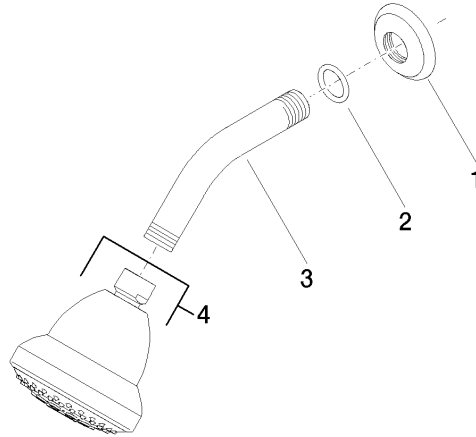

28 508 360

- 200mm projection
- ball-joint pivotable through 30°
- Three settings: PURIFY RAIN, COMPACT SOFT FLOW, COMPACT AQUAPRESSURE FLOW, max. flow rate 9 l/min (at 3 bar)
- Function from: 7 l/min
- with anti-scale system
- spray head Ø 94mm
- rosette Ø 55 mm
- 1/2" connection

**Recommended miscellaneous**

- Concealed wall elbow -** 35 085 970 90
- max. recess depth 163 mm
  - min. recess depth 90 mm

28 508 360

mm [inches]

**Flow rate chart**

28 508 360

### Spare parts list

No.	Item Number	Name	Quantity used	Delivery time
1	09 27 35 003-06	rosette	1	10
2	90 14 10 026 00 90	seal	1	2
3	09 11 03 011-06	connection	1	10
4	04 12 11 120 00-06	shower	1	-

Spare part can no longer be ordered, please order the replacement item