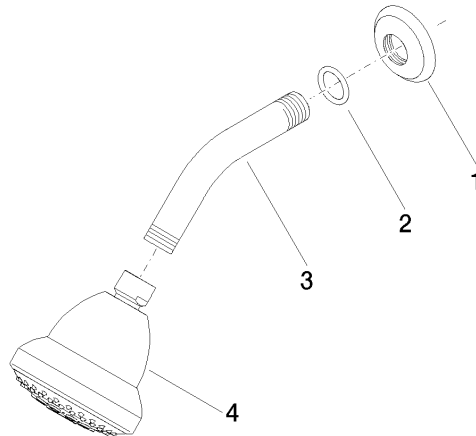

28 508 360

- 200mm projection
- ball-joint pivotable through 30°
- Three settings: PURIFY RAIN, COMPACT SOFT FLOW, COMPACT AQUAPRESSURE FLOW, max. flow rate 7.6 l/min (at 3 bar)
- with anti-scale system
- spray head Ø 94mm
- rosette Ø 55 mm
- 1/2" connection
- This product can help a building meet the requirements of Green Building Rating Systems, e.g. LEED®, BREEAM®, DGNB

28 508 360

mm [inches]

Flow rate chart

Certificates

LGA_38653.

28 508 360

Parts for other finishes can be found here: [Chrome](#)

Spare parts list

No.	Item Number	Name	Quantity used	Delivery time
1	09 27 35 003-06	rosette	1	10
2	90 14 10 026 00 90	seal	1	2
3	09 11 03 011-06	connection	1	10
4	04 12 11 120 01-06	shower	1	10