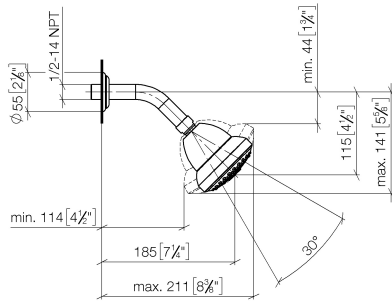

28 508 360

- 200mm projection
- ball-joint pivotable through 30°
- Three settings: PURIFY RAIN, COMPACT SOFT FLOW, COMPACT AQUAPRESSURE FLOW, max. flow rate 7.6 l/min (at 3 bar)
- with anti-scale system
- spray head Ø 94mm
- rosette Ø 55 mm
- 1/2" connection
- This product can help a building meet the requirements of Green Building Rating Systems, e.g. LEED®, BREEAM®, DGNB

	Brushed Platinum	28 508 360-06 0010
	Chrome	28 508 360-00 0010
	Chrome	28 508 360-00
	Brushed Platinum	28 508 360-06
	Platinum	28 508 360-08 0010
	Platinum	28 508 360-08
	Durabrand (23kt Gold)	28 508 360-09 0010
	Durabrand (23kt Gold)	28 508 360-09
	Brushed Durabrand (23kt Gold)	28 508 360-28 0010
	Brushed Durabrand (23kt Gold)	28 508 360-28
	Brushed Dark Platinum	28 508 360-99 0010
	Brushed Dark Platinum	28 508 360-99

28 508 360

mm [inches]

Flow rate chart

Certificates

LGA_38653.

28 508 360

Parts for other finishes can be found here: [Chrome](#)

Spare parts list

No.	Item Number	Name	Quantity used	Delivery time
1	09 27 35 003-06	rosette	1	10
2	90 14 10 026 00 90	seal	1	2
3	09 11 03 011-06	connection	1	10
4	04 12 11 120 01-06	shower	1	10