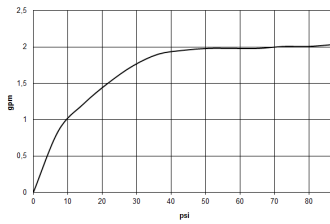

28 508 360

- 200mm projection
- ball-joint pivotable through 30°
- Three settings: PURIFY RAIN, COMPACT SOFT FLOW, COMPACT AQUAPRESSURE FLOW, max. flow rate 7.6 l/min (at 3 bar)
- with anti-scale system
- spray head Ø 94mm
- rosette Ø 55 mm
- 1/2" connection
- This product can help a building meet the requirements of Green Building Rating Systems, e.g. LEED®, BREEAM®, DGNB

	Brushed Platinum	28 508 360-06 0010
	Chrome	28 508 360-00 0010
	Chrome	28 508 360-00
	Brushed Platinum	28 508 360-06
	Platinum	28 508 360-08 0010
	Platinum	28 508 360-08
	Durabrand (23kt Gold)	28 508 360-09 0010
	Durabrand (23kt Gold)	28 508 360-09
	Brushed Durabrand (23kt Gold)	28 508 360-28 0010
	Brushed Durabrand (23kt Gold)	28 508 360-28
	Brushed Dark Platinum	28 508 360-99 0010
	Brushed Dark Platinum	28 508 360-99

28 508 360

mm [inches]

Flow rate chart

Certificates

LGA_38653.

28 508 360

Parts for other finishes can be found here: [Chrome](#)

Spare parts list