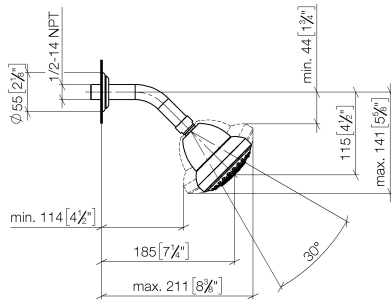

28 508 360

- 200mm projection
- ball-joint pivotable through 30°
- Three settings: PURIFY RAIN, COMPACT SOFT FLOW, COMPACT AQUAPRESSURE FLOW, max. flow rate 9 l/min (at 3 bar)
- Function from: 7 l/min
- with anti-scale system
- spray head Ø 94mm
- rosette Ø 55 mm
- 1/2" connection

Recommended miscellaneous

Concealed wall elbow -

- max. recess depth 163 mm
- min. recess depth 90 mm

35 085 970 90

Recommended miscellaneous

Concealed wall elbow -

- max. recess depth 163 mm
- min. recess depth 90 mm

35 085 970 90

28 508 360

mm [inches]

Flow rate chart

28 508 360

Spare parts list

No.	Item Number	Name	Quantity used	Delivery time
1	09 27 35 003-08	rosette	1	40
2	90 14 10 026 00 90	seal	1	2
3	09 11 03 011-08	connection	1	40
4	04 12 11 120 00-08	shower	1	-