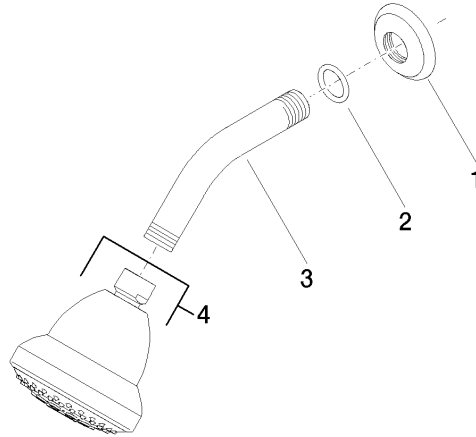

28 508 360

- 200mm projection
- ball-joint pivotable through 30°
- Three settings: PURIFY RAIN, COMPACT SOFT FLOW, COMPACT AQUAPRESSURE FLOW, max. flow rate 9 l/min (at 3 bar)
- Function from: 7 l/min
- with anti-scale system
- spray head Ø 94mm
- rosette Ø 55 mm
- 1/2" connection

Recommended miscellaneous

Concealed wall elbow -

- max. recess depth 163 mm
- min. recess depth 90 mm

35 085 970 90

Recommended miscellaneous

Concealed wall elbow -

- max. recess depth 163 mm
- min. recess depth 90 mm

35 085 970 90

28 508 360

mm [inches]

Flow rate chart

28 508 360

Spare parts list

No.	Item Number	Name	Quantity used	Delivery time
1	09 27 35 003-08	rosette	1	40
2	90 14 10 026 00 90	seal	1	2
3	09 11 03 011-08	connection	1	40
4	04 12 11 120 00-08	shower	1	-