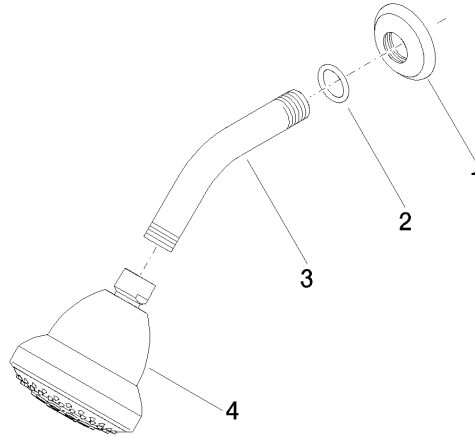

28 508 360

- 200mm projection
- ball-joint pivotable through 30°
- Three settings: PURIFY RAIN, COMPACT SOFT FLOW, COMPACT AQUAPRESSURE FLOW, max. flow rate 7.6 l/min (at 3 bar)
- with anti-scale system
- spray head Ø 94mm
- rosette Ø 55 mm
- 1/2" connection
- This product can help a building meet the requirements of Green Building Rating Systems, e.g. LEED®, BREEAM®, DGNB

28 508 360

mm [inches]

**Flow rate chart**

**Certificates**

LGA\_38653.

28 508 360

Parts for other finishes can be found here: [Chrome](#)

### Spare parts list

| No. | Item Number        | Name       | Quantity used | Delivery time |
|-----|--------------------|------------|---------------|---------------|
| 1   | 09 27 35 003-08    | rosette    | 1             | 40            |
| 2   | 90 14 10 026 00 90 | seal       | 1             | 2             |
| 3   | 09 11 03 011-08    | connection | 1             | 40            |
| 4   | 04 12 11 120 01-08 | shower     | 1             | -             |