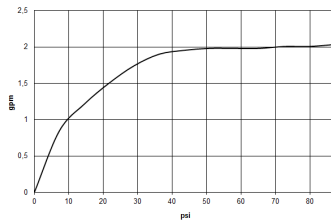

28 508 360

- 200mm projection
- ball-joint pivotable through 30°
- Three settings: PURIFY RAIN, COMPACT SOFT FLOW, COMPACT AQUAPRESSURE FLOW, max. flow rate 7.6 l/min (at 3 bar)
- with anti-scale system
- spray head Ø 94mm
- rosette Ø 55 mm
- 1/2" connection
- This product can help a building meet the requirements of Green Building Rating Systems, e.g. LEED®, BREEAM®, DGNB

|   |                               |                    |
|---|-------------------------------|--------------------|
|    | Platinum                      | 28 508 360-08 0010 |
|    | Chrome                        | 28 508 360-00 0010 |
|    | Chrome                        | 28 508 360-00      |
|    | Brushed Platinum              | 28 508 360-06 0010 |
|    | Brushed Platinum              | 28 508 360-06      |
|    | Platinum                      | 28 508 360-08      |
|    | Durabrand (23kt Gold)         | 28 508 360-09 0010 |
|    | Durabrand (23kt Gold)         | 28 508 360-09      |
|    | Brushed Durabrand (23kt Gold) | 28 508 360-28 0010 |
|   | Brushed Durabrand (23kt Gold) | 28 508 360-28      |
|  | Brushed Dark Platinum         | 28 508 360-99 0010 |
|  | Brushed Dark Platinum         | 28 508 360-99      |

28 508 360

mm [inches]

**Flow rate chart**

**Certificates**

LGA\_38653.

28 508 360

Parts for other finishes can be found here: [Chrome](#)