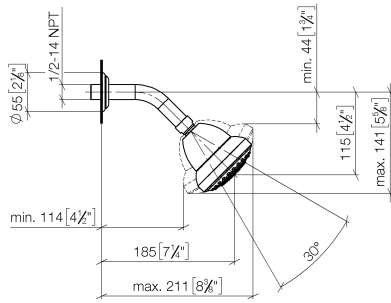

28 508 360

- 200mm projection
- ball-joint pivotable through 30°
- Three settings: PURIFY RAIN, COMPACT SOFT FLOW, COMPACT AQUAPRESSURE FLOW, max. flow rate 9 l/min (at 3 bar)
- Function from: 7 l/min
- with anti-scale system
- spray head Ø 94mm
- rosette Ø 55 mm
- 1/2" connection

	Durabronss (23kt Gold)	28 508 360-09
	Chrome	28 508 360-00 0010
	Chrome	28 508 360-00
	Brushed Platinum	28 508 360-06 0010
	Brushed Platinum	28 508 360-06
	Platinum	28 508 360-08 0010
	Platinum	28 508 360-08
	Durabronss (23kt Gold)	28 508 360-09 0010
	Brushed Durabronss (23kt Gold)	28 508 360-28 0010
	Brushed Durabronss (23kt Gold)	28 508 360-28
	Brushed Dark Platinum	28 508 360-99 0010
	Brushed Dark Platinum	28 508 360-99

**Recommended miscellaneous**

- Concealed wall elbow -** 35 085 970 90
- max. recess depth 163 mm
  - min. recess depth 90 mm

28 508 360

mm [inches]

**Flow rate chart**

28 508 360

### Spare parts list

No.	Item Number	Name	Quantity used	Delivery time
1	09 27 35 003-09	rosette	1	40
2	90 14 10 026 00 90	seal	1	2
3	09 11 03 011-09	connection	1	60
4	04 12 11 120 00-09	shower	1	-

Spare part can no longer be ordered, please order the replacement item