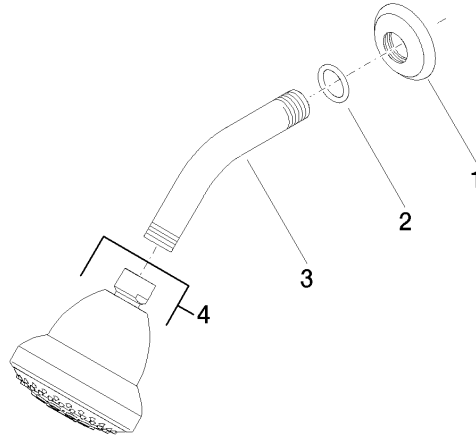

28 508 360

- 200mm projection
- ball-joint pivotable through 30°
- Three settings: PURIFY RAIN, COMPACT SOFT FLOW, COMPACT AQUAPRESSURE FLOW, max. flow rate 9 l/min (at 3 bar)
- Function from: 7 l/min
- with anti-scale system
- spray head Ø 94mm
- rosette Ø 55 mm
- 1/2" connection

**Recommended miscellaneous**

- Concealed wall elbow -** 35 085 970 90
- max. recess depth 163 mm
  - min. recess depth 90 mm

28 508 360

mm [inches]

**Flow rate chart**

28 508 360

### Spare parts list

No.	Item Number	Name	Quantity used	Delivery time
1	09 27 35 003-09	rosette	1	40
2	90 14 10 026 00 90	seal	1	2
3	09 11 03 011-09	connection	1	60
4	04 12 11 120 00-09	shower	1	-

Spare part can no longer be ordered, please order the replacement item