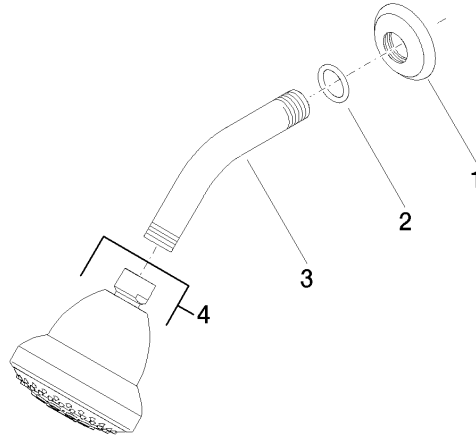

28 508 360

- 200mm projection
- ball-joint pivotable through 30°
- Three settings: PURIFY RAIN, COMPACT SOFT FLOW, COMPACT AQUAPRESSURE FLOW, max. flow rate 9 l/min (at 3 bar)
- Function from: 7 l/min
- with anti-scale system
- spray head Ø 94mm
- rosette Ø 55 mm
- 1/2" connection

Recommended miscellaneous

- Concealed wall elbow -**
- max. recess depth 163 mm
 - min. recess depth 90 mm

35 085 970 90

Recommended miscellaneous

- Concealed wall elbow -**
- max. recess depth 163 mm
 - min. recess depth 90 mm

35 085 970 90

28 508 360

mm [inches]

Flow rate chart

28 508 360

Spare parts list

No.	Item Number	Name	Quantity used	Delivery time
1	09 27 35 003-28	rosette	1	60
2	90 14 10 026 00 90	seal	1	2
3	09 11 03 011-28	connection	1	20
4	04 12 11 120 00-28	shower	1	-