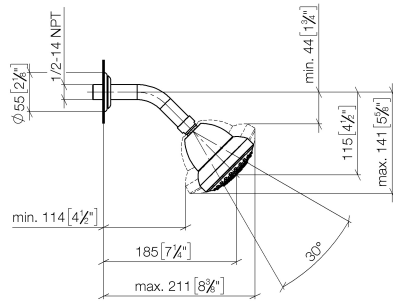

28 508 360

- 200mm projection
- ball-joint pivotable through 30°
- Three settings: PURIFY RAIN, COMPACT SOFT FLOW, COMPACT AQUAPRESSURE FLOW, max. flow rate 9 l/min (at 3 bar)
- Function from: 7 l/min
- with anti-scale system
- spray head Ø 94mm
- rosette Ø 55 mm
- 1/2" connection

Recommended miscellaneous

- Concealed wall elbow -**
- max. recess depth 163 mm
 - min. recess depth 90 mm

35 085 970 90

Recommended miscellaneous

- Concealed wall elbow -**
- max. recess depth 163 mm
 - min. recess depth 90 mm

35 085 970 90

28 508 360

mm [inches]

Flow rate chart

28 508 360

Spare parts list

No.	Item Number	Name	Quantity used	Delivery time
1	09 27 35 003-28	rosette	1	60
2	90 14 10 026 00 90	seal	1	2
3	09 11 03 011-28	connection	1	20
4	04 12 11 120 00-28	shower	1	-