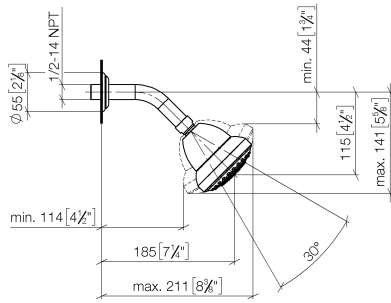

28 508 360

- 200mm projection
- ball-joint pivotable through 30°
- Three settings: PURIFY RAIN, COMPACT SOFT FLOW, COMPACT AQUAPRESSURE FLOW, max. flow rate 9 l/min (at 3 bar)
- Function from: 7 l/min
- with anti-scale system
- spray head Ø 94mm
- rosette Ø 55 mm
- 1/2" connection

Recommended miscellaneous

- Concealed wall elbow -**
- max. recess depth 163 mm
 - min. recess depth 90 mm

35 085 970 90

Recommended miscellaneous

- Concealed wall elbow -**
- max. recess depth 163 mm
 - min. recess depth 90 mm

35 085 970 90

28 508 360

mm [inches]

Flow rate chart

28 508 360

Spare parts list

No.	Item Number	Name	Quantity used	Delivery time
1	09 27 35 003-99	rosette	1	30
2	90 14 10 026 00 90	seal	1	2
3	09 11 03 011-99	connection	1	30
4	04 12 11 120 00-99	shower	1	-