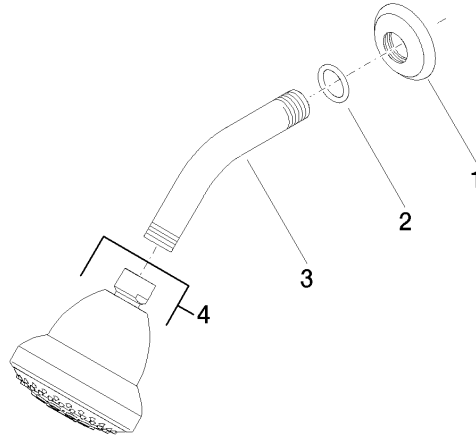

28 508 360

- 200mm projection
- ball-joint pivotable through 30°
- Three settings: PURIFY RAIN, COMPACT SOFT FLOW, COMPACT AQUAPRESSURE FLOW, max. flow rate 9 l/min (at 3 bar)
- Function from: 7 l/min
- with anti-scale system
- spray head Ø 94mm
- rosette Ø 55 mm
- 1/2" connection

Recommended miscellaneous

- Concealed wall elbow -**
- max. recess depth 163 mm
 - min. recess depth 90 mm

35 085 970 90

Recommended miscellaneous

- Concealed wall elbow -**
- max. recess depth 163 mm
 - min. recess depth 90 mm

35 085 970 90

28 508 360

mm [inches]

Flow rate chart

28 508 360

Spare parts list

No.	Item Number	Name	Quantity used	Delivery time
1	09 27 35 003-99	rosette	1	30
2	90 14 10 026 00 90	seal	1	2
3	09 11 03 011-99	connection	1	30
4	04 12 11 120 00-99	shower	1	-