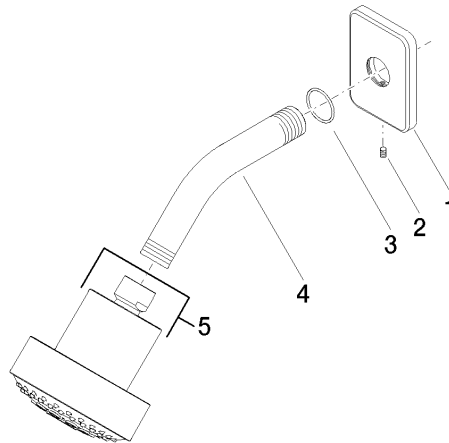

28 508 710

- 200mm projection
- ball-joint pivotable through 30°
- Three settings: PURIFY RAIN, COMPACT SOFT FLOW, COMPACT AQUAPRESSURE FLOW, max. flow rate 9 l/min (at 3 bar)
- with anti-scale system
- spray head Ø 92mm
- rosette 78 x 55 mm
- 1/2" connection
- Function from: 7 l/min

	Chrome	28 508 710-00
	Chrome	28 508 710-00 0010
	Brushed Platinum	28 508 710-06 0010
	Brushed Platinum	28 508 710-06

Recommended miscellaneous

- Concealed wall elbow -** 35 085 970 90
- max. recess depth 163 mm
  - min. recess depth 90 mm

28 508 710

mm [inches]

Flow rate chart

28 508 710

### Spare parts list

No.	Item Number	Name	Quantity used	Delivery time
1	09 27 71 004-00	rosette	1	10
2	09 31 11 048 90	pin	1	2
3	09 14 10 098 90	seal	1	2
4	09 11 03 011-00	connection	1	10
5	04 12 11 110 00-00	shower	1	10