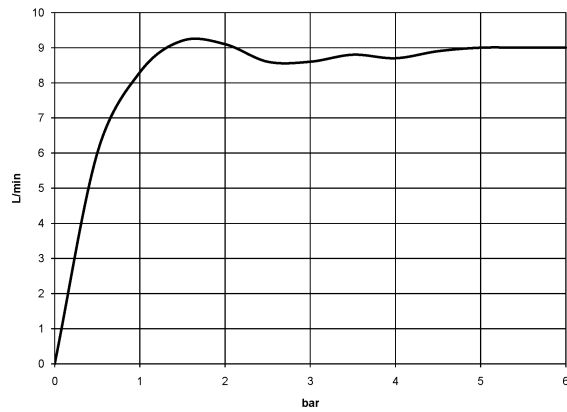

28 508 710

- 200mm projection
- ball-joint pivotable through 30°
- Three settings: PURIFY RAIN, COMPACT SOFT FLOW, COMPACT AQUAPRESSURE FLOW, max. flow rate 9 l/min (at 3 bar)
- with anti-scale system
- spray head Ø 92mm
- rosette 78 x 55 mm
- 1/2" connection
- Function from: 7 l/min

	Chrome	28 508 710-00
	Chrome	28 508 710-00 0010
	Brushed Platinum	28 508 710-06 0010
	Brushed Platinum	28 508 710-06

Recommended miscellaneous

- Concealed wall elbow -** 35 085 970 90
- max. recess depth 163 mm
  - min. recess depth 90 mm

28 508 710

mm [inches]

Flow rate chart

28 508 710