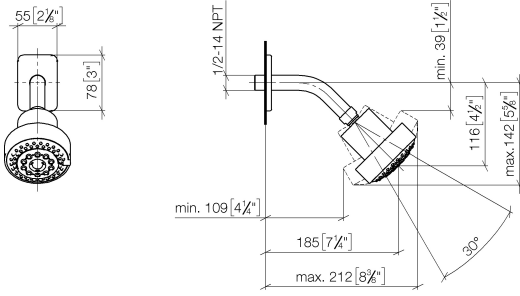

28 508 710

- 200mm projection
- ball-joint pivotable through 30°
- Three settings: PURIFY RAIN, COMPACT SOFT FLOW, COMPACT AQUAPRESSURE FLOW, max. flow rate 9 l/min (at 3 bar)
- with anti-scale system
- spray head Ø 92mm
- rosette 78 x 55 mm
- 1/2" connection
- Function from: 7 l/min

	Chrome	28 508 710-00
	Chrome	28 508 710-00 0010
	Brushed Platinum	28 508 710-06 0010
	Brushed Platinum	28 508 710-06

Recommended miscellaneous

- Concealed wall elbow -** 35 085 970 90
- max. recess depth 163 mm
  - min. recess depth 90 mm

28 508 710

mm [inches]

Flow rate chart

28 508 710

### Spare parts list

No.	Item Number	Name	Quantity used	Delivery time
1	09 27 71 004-00	rosette	1	10
2	09 31 11 048 90	pin	1	2
3	09 14 10 098 90	seal	1	2
4	09 11 03 011-00	connection	1	10
5	04 12 11 110 00-00	shower	1	10