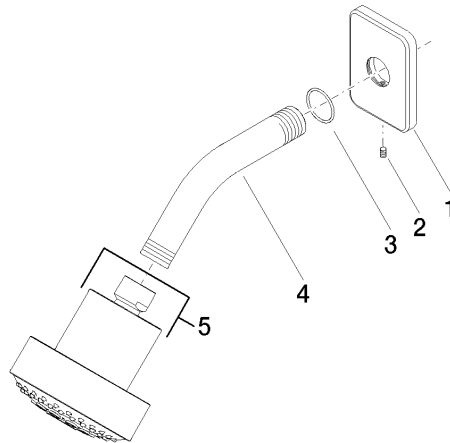

28 508 710

- 200mm projection
- ball-joint pivotable through 30°
- Three settings: PURIFY RAIN, COMPACT SOFT FLOW, COMPACT AQUAPRESSURE FLOW, max. flow rate 9 l/min (at 3 bar)
- with anti-scale system
- spray head Ø 92mm
- rosette 78 x 55 mm
- 1/2" connection
- Function from: 7 l/min

	Brushed Platinum	28 508 710-06
	Chrome	28 508 710-00 0010
	Chrome	28 508 710-00
	Brushed Platinum	28 508 710-06 0010

Recommended miscellaneous

- Concealed wall elbow -** 35 085 970 90
- max. recess depth 163 mm
 - min. recess depth 90 mm

28 508 710

mm [inches]

Flow rate chart

28 508 710

Spare parts list

No.	Item Number	Name	Quantity used	Delivery time
1	09 27 71 004-06	rosette	1	10
2	09 31 11 048 90	pin	1	2
3	09 14 10 098 90	seal	1	2
4	09 11 03 011-06	connection	1	10
5	04 12 11 110 00-06	shower	1	10