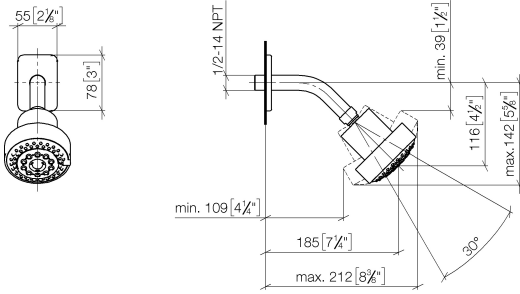

28 508 710

- 200mm projection
- ball-joint pivotable through 30°
- Three settings: PURIFY RAIN, COMPACT SOFT FLOW, COMPACT AQUAPRESSURE FLOW, max. flow rate 9 l/min (at 3 bar)
- with anti-scale system
- spray head Ø 92mm
- rosette 78 x 55 mm
- 1/2" connection
- Function from: 7 l/min

	Brushed Platinum	28 508 710-06
	Chrome	28 508 710-00 0010
	Chrome	28 508 710-00
	Brushed Platinum	28 508 710-06 0010

Recommended miscellaneous

- Concealed wall elbow -** 35 085 970 90
- max. recess depth 163 mm
 - min. recess depth 90 mm

28 508 710

mm [inches]

Flow rate chart

28 508 710

Spare parts list

No.	Item Number	Name	Quantity used	Delivery time
1	09 27 71 004-06	rosette	1	10
2	09 31 11 048 90	pin	1	2
3	09 14 10 098 90	seal	1	2
4	09 11 03 011-06	connection	1	10
5	04 12 11 110 00-06	shower	1	10