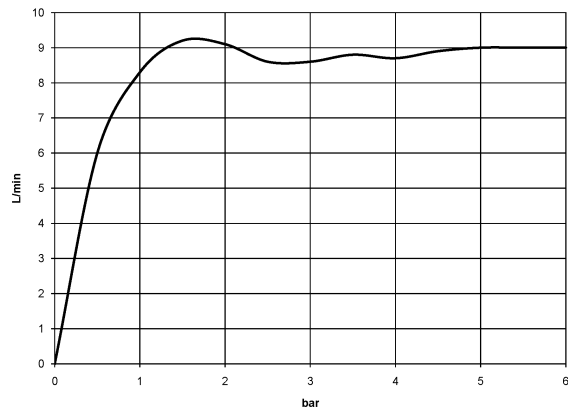

28 508 979

Recommended miscellaneous

**Concealed wall elbow -**

35 085 970 90

- max. recess depth 163 mm
- min. recess depth 90 mm

28 508 979

mm [inches]

Flow rate chart