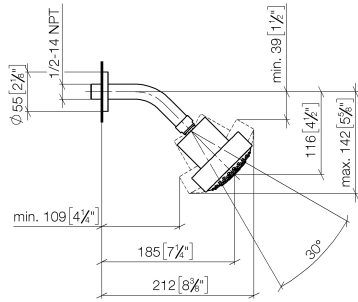

28 508 979

- 200mm projection
- ball-joint pivotable through 30°
- Three settings: PURIFY RAIN, COMPACT SOFT FLOW, COMPACT AQUAPRESSURE FLOW, max. flow rate 9 l/min (at 3 bar)
- Function from: 7 l/min
- with anti-scale system
- spray head Ø 92mm
- rosette Ø 55 mm
- 1/2" connection

28 508 979

Recommended miscellaneous

**Concealed wall elbow -**

35 085 970 90

- max. recess depth 163 mm
- min. recess depth 90 mm

28 508 979

mm [inches]

Flow rate chart

### Spare parts list

No.	Item Number	Name	Quantity used	Delivery time
1	09 27 22 003-00	rosette	1	10
2	90 14 10 026 00 90	seal	1	2
3	09 11 03 011-00	connection	1	10
4	04 12 11 110 00-00	shower	1	10