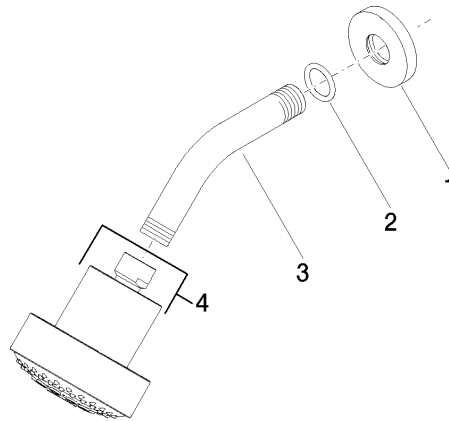

28 508 979

- 200mm projection
- ball-joint pivotable through 30°
- Three settings: PURIFY RAIN, COMPACT SOFT FLOW, COMPACT AQUAPRESSURE FLOW, max. flow rate 9 l/min (at 3 bar)
- Function from: 7 l/min
- with anti-scale system
- spray head Ø 92mm
- rosette Ø 55 mm
- 1/2" connection

28 508 979

Recommended miscellaneous

**Concealed wall elbow -**

35 085 970 90

- max. recess depth 163 mm
- min. recess depth 90 mm

28 508 979

mm [inches]

Flow rate chart

### Spare parts list

No.	Item Number	Name	Quantity used	Delivery time
1	09 27 22 003-00	rosette	1	10
2	90 14 10 026 00 90	seal	1	2
3	09 11 03 011-00	connection	1	10
4	04 12 11 110 00-00	shower	1	10