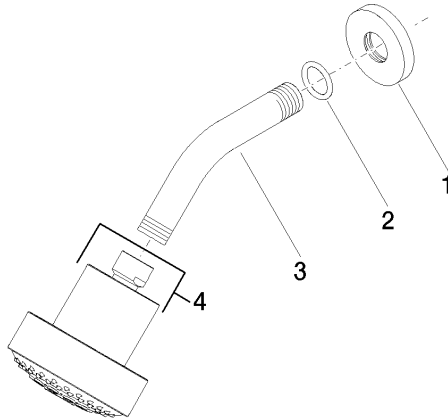

Shower head FlowReduce - Brushed Platinum

TARA

28 508 979

Fits: TARA, LISSÉ, VAIA, META

- 200mm projection
- ball-joint pivotable through 30°
- Three settings: PURIFY RAIN, COMPACT SOFT FLOW, COMPACT AQUAPRESSURE FLOW, max. flow rate 6.8 l/min (at 3 bar)
- with anti-scale system
- spray head Ø 92mm
- rosette Ø 55 mm
- 1/2" connection
- This product can help a building meet the requirements of Green Building Rating Systems, e.g. LEED®, BREEAM®, DGNB

Shower head FlowReduce - Brushed Platinum

TARA

28 508 979

28 508 979

mm [inches]

Flow rate chart

Codes & Standards

ASME A112.18.1

Parts for other
finishes can be found
here: [Chrome](#)

Shower head FlowReduce - Brushed Platinum

TARA

28 508 979

Spare parts list

Product version up to 5/15/2020

Product version from 5/15/2020

No.	Item Number	Name	Quantity used	Delivery time
	09 27 22 003-06	rosette	4	10