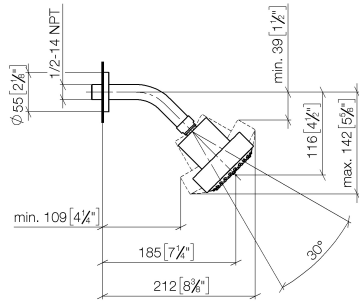

Shower head FlowReduce - Brushed Platinum

TARA

28 508 979

Fits: TARA, LISSÉ, VAIA, META

- 200mm projection
- ball-joint pivotable through 30°
- Three settings: PURIFY RAIN, COMPACT SOFT FLOW, COMPACT AQUAPRESSURE FLOW, max. flow rate 6.8 l/min (at 3 bar)
- with anti-scale system
- spray head Ø 92mm
- rosette Ø 55 mm
- 1/2" connection
- This product can help a building meet the requirements of Green Building Rating Systems, e.g. LEED®, BREEAM®, DGNB

Shower head FlowReduce - Brushed Platinum

TARA

28 508 979

28 508 979

mm [inches]

Flow rate chart

Codes & Standards

ASME A112.18.1

cUPC

DIN 4109

EPA WaterSense

ISO 3822

Ü-Zeichen

WaterSense

Shower head FlowReduce - Brushed Platinum

TARA

Parts for other
finishes can be found
here: [Chrome](#)

Shower head FlowReduce - Brushed Platinum

TARA

28 508 979

Spare parts list

Product version up to 5/15/2020

Product version from 5/15/2020

No.	Item Number	Name	Quantity used	Delivery time
	09 27 22 003-06	rosette	4	10