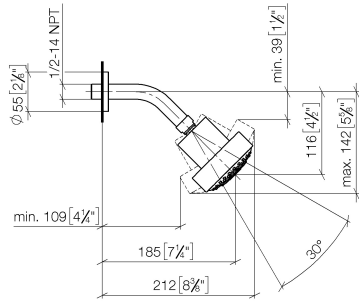

**Shower head - Platinum**

TARA

28 508 979

- 200mm projection
- ball-joint pivotable through 30°
- Three settings: PURIFY RAIN, COMPACT SOFT FLOW, COMPACT AQUAPRESSURE FLOW, max. flow rate 9 l/min (at 3 bar)
- Function from: 7 l/min
- with anti-scale system
- spray head Ø 92mm
- rosette Ø 55 mm
- 1/2" connection

## Shower head - Platinum

TARA

28 508 979

### Recommended miscellaneous

- 
- |   |  |               |
|---|--|---------------|
|  | <b>Concealed wall elbow -</b><br>•max. recess depth 163 mm<br>•min. recess depth 90 mm | 35 085 970 90 |
|---|--|---------------|

28 508 979

mm [inches]

Flow rate chart

28 508 979

**Product version from 6/1/2024**