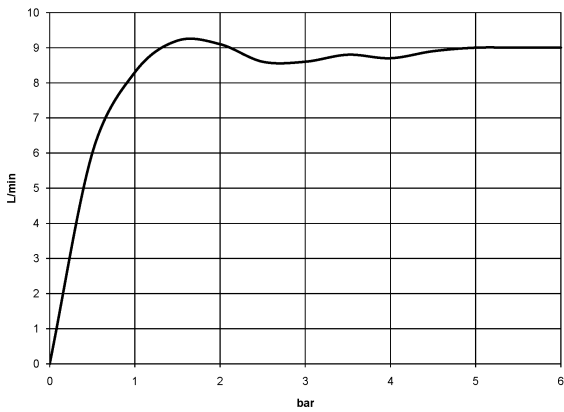

**Shower head - Platinum**

TARA

28 508 979

- 200mm projection
- ball-joint pivotable through 30°
- Three settings: PURIFY RAIN, COMPACT SOFT FLOW, COMPACT AQUAPRESSURE FLOW, max. flow rate 9 l/min (at 3 bar)
- Function from: 7 l/min
- with anti-scale system
- spray head Ø 92mm
- rosette Ø 55 mm
- 1/2" connection

### Recommended miscellaneous

- 
- |   |  |               |
|---|--|---------------|
|  | <b>Concealed wall elbow -</b><br>•max. recess depth 163 mm<br>•min. recess depth 90 mm | 35 085 970 90 |
|---|--|---------------|

28 508 979

mm [inches]

Flow rate chart

28 508 979

**Product version from 6/1/2024**