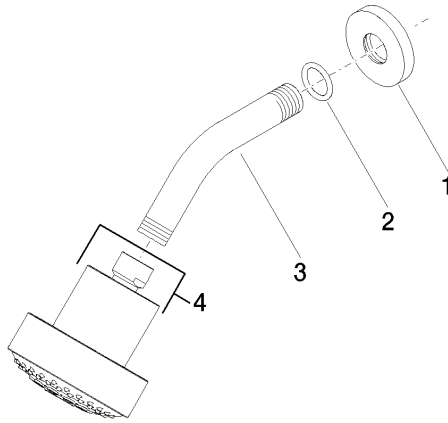

### Recommended miscellaneous

- 
- |   |  |               |
|---|--|---------------|
|  | <b>Concealed wall elbow -</b><br>•max. recess depth 163 mm<br>•min. recess depth 90 mm | 35 085 970 90 |
|---|--|---------------|

28 508 979

mm [inches]

Flow rate chart

28 508 979

**Product version from 6/1/2024**