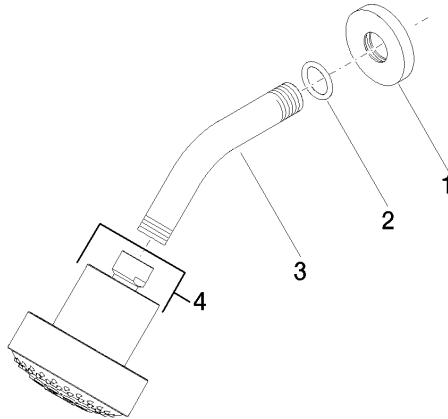

28 508 979

Product version up to 5/15/2020

Product version from 5/15/2020

Parts for other
finishes can be found
here: [Chrome](#)