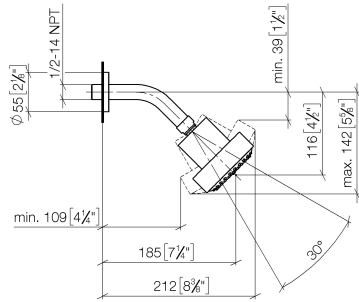

**Shower head FlowReduce - Dark Chrome**

TARA

28 508 979

Fits: TARA, LISSÉ, VAIA, META

- 200mm projection
- ball-joint pivotable through 30°
- Three settings: PURIFY RAIN, COMPACT SOFT FLOW, COMPACT AQUAPRESSURE FLOW, max. flow rate 6.8 l/min (at 3 bar)
- with anti-scale system
- spray head Ø 92mm
- rosette Ø 55 mm
- 1/2" connection
- This product can help a building meet the requirements of Green Building Rating Systems, e.g. LEED®, BREEAM®, DGNB

## Shower head FlowReduce - Dark Chrome

---

TARA

28 508 979

28 508 979

mm [inches]

Flow rate chart

Codes & Standards