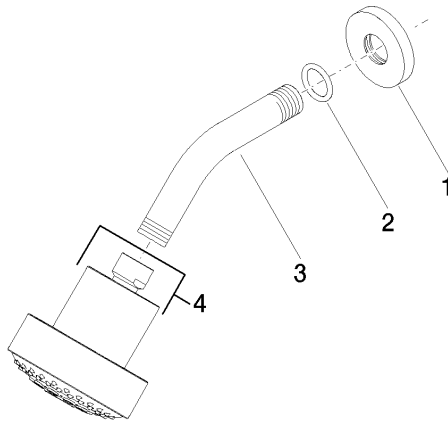

28 508 979

Parts for other
finishes can be found
here: [Chrome](#)