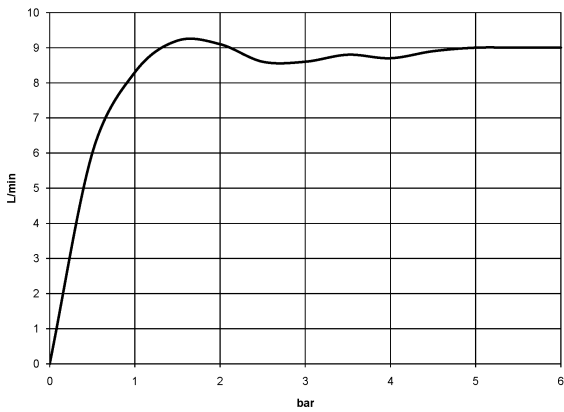

**Shower head - Light Gold**

TARA

28 508 979

- 200mm projection
- ball-joint pivotable through 30°
- Three settings: PURIFY RAIN, COMPACT SOFT FLOW, COMPACT AQUAPRESSURE FLOW, max. flow rate 9 l/min (at 3 bar)
- Function from: 7 l/min
- with anti-scale system
- spray head Ø 92mm
- rosette Ø 55 mm
- 1/2" connection

### Recommended miscellaneous

---

**Concealed wall elbow -**

35 085 970 90

- min. recess depth 90 mm
- max. recess depth 163 mm

28 508 979

mm [inches]

Flow rate chart