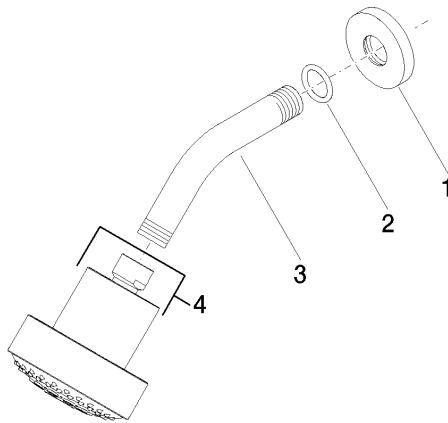

28 508 979

Product version from 6/1/2024