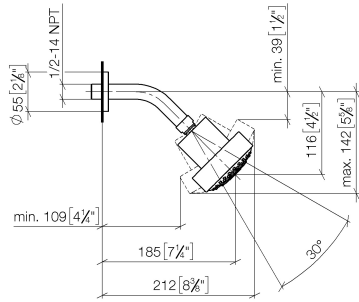

**Shower head - Light Gold**

TARA

28 508 979

- 200mm projection
- ball-joint pivotable through 30°
- Three settings: PURIFY RAIN, COMPACT SOFT FLOW, COMPACT AQUAPRESSURE FLOW, max. flow rate 9 l/min (at 3 bar)
- Function from: 7 l/min
- with anti-scale system
- spray head Ø 92mm
- rosette Ø 55 mm
- 1/2" connection

### Recommended miscellaneous

---

**Concealed wall elbow -**

35 085 970 90

- min. recess depth 90 mm
- max. recess depth 163 mm

28 508 979

mm [inches]

Flow rate chart