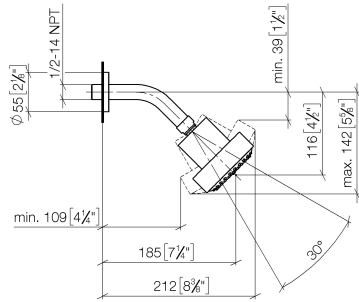

28 508 979

Fits: TARA, LISSÉ, VAIA, META

- 200mm projection
- ball-joint pivotable through 30°
- Three settings: PURIFY RAIN, COMPACT SOFT FLOW, COMPACT AQUAPRESSURE FLOW, max. flow rate 6.8 l/min (at 3 bar)
- with anti-scale system
- spray head Ø 92mm
- rosette Ø 55 mm
- 1/2" connection
- This product can help a building meet the requirements of Green Building Rating Systems, e.g. LEED®, BREEAM®, DGNB

	Light Gold	28 508 979-26 0010
	Chrome	28 508 979-00 0010
	Chrome	28 508 979-00
	Brushed Platinum	28 508 979-06 0010
	Brushed Platinum	28 508 979-06
	Platinum	28 508 979-08 0010
	Platinum	28 508 979-08
	Dark Chrome	28 508 979-19 0010
	Dark Chrome	28 508 979-19
	Light Gold	28 508 979-26
	Brushed Light Gold	28 508 979-27 0010
	Brushed Light Gold	28 508 979-27
	Brushed Durabrass (23kt Gold)	28 508 979-28 0010
	Brushed Durabrass (23kt Gold)	28 508 979-28
	Matte Black	28 508 979-33 0010
	Matte Black	28 508 979-33
	Brushed Bronze	28 508 979-42
	Brushed Bronze	28 508 979-42 0010
	Brushed Champagne (22kt Gold)	28 508 979-46 0010
	Brushed Champagne (22kt Gold)	28 508 979-46
	Champagne (22kt Gold)	28 508 979-47 0010
	Champagne (22kt Gold)	28 508 979-47
	Brushed Chrome	28 508 979-93 0010
	Brushed Chrome	28 508 979-93
	Brushed Dark Platinum	28 508 979-99 0010
	Brushed Dark Platinum	28 508 979-99

Shower head FlowReduce - Light Gold

TARA

28 508 979

28 508 979

mm [inches]

Flow rate chart

Codes & Standards

DIN 4109

ISO 3822

Ü-Zeichen

Shower head FlowReduce - Light Gold

TARA

28 508 979

Certificates

LGA_38

28 508 979