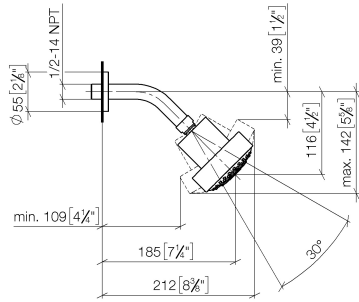

Shower head - Brushed Light Gold

TARA

28 508 979

- 200mm projection
- ball-joint pivotable through 30°
- Three settings: PURIFY RAIN, COMPACT SOFT FLOW, COMPACT AQUAPRESSURE FLOW, max. flow rate 9 l/min (at 3 bar)
- Function from: 7 l/min
- with anti-scale system
- spray head Ø 92mm
- rosette Ø 55 mm
- 1/2" connection

Shower head - Brushed Light Gold

TARA

28 508 979

Recommended miscellaneous

-
- | | | |
|---|--|---------------|
|  | Concealed wall elbow -
•min. recess depth 90 mm
•max. recess depth 163 mm | 35 085 970 90 |
|---|--|---------------|

28 508 979

mm [inches]

Flow rate chart

28 508 979

Product version from 6/1/2024

Shower head - Brushed Light Gold

TARA

28 508 979

Spare parts list

Product version from 6/1/2024

No.	Item Number	Name	Quantity used	Delivery time
	09 27 22 003-27	rosette	4	60