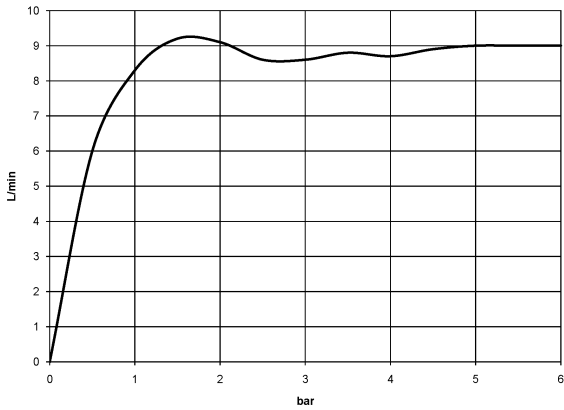

Shower head - Brushed Light Gold

TARA

28 508 979

- 200mm projection
- ball-joint pivotable through 30°
- Three settings: PURIFY RAIN, COMPACT SOFT FLOW, COMPACT AQUAPRESSURE FLOW, max. flow rate 9 l/min (at 3 bar)
- Function from: 7 l/min
- with anti-scale system
- spray head Ø 92mm
- rosette Ø 55 mm
- 1/2" connection

Shower head - Brushed Light Gold

TARA

28 508 979

Recommended miscellaneous

-
- | | | |
|---|--|---------------|
|  | Concealed wall elbow -
•min. recess depth 90 mm
•max. recess depth 163 mm | 35 085 970 90 |
|---|--|---------------|

28 508 979

mm [inches]

Flow rate chart

28 508 979

Product version from 6/1/2024

Shower head - Brushed Light Gold

TARA

28 508 979