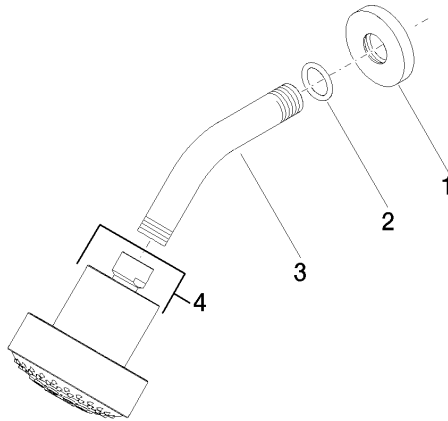

Shower head - Brushed Light Gold

TARA

28 508 979

- 200mm projection
- ball-joint pivotable through 30°
- Three settings: PURIFY RAIN, COMPACT SOFT FLOW, COMPACT AQUAPRESSURE FLOW, max. flow rate 9 l/min (at 3 bar)
- Function from: 7 l/min
- with anti-scale system
- spray head Ø 92mm
- rosette Ø 55 mm
- 1/2" connection

Shower head - Brushed Light Gold

TARA

28 508 979

Recommended miscellaneous

-
- | | | |
|---|--|---------------|
|  | Concealed wall elbow -
•min. recess depth 90 mm
•max. recess depth 163 mm | 35 085 970 90 |
|---|--|---------------|

28 508 979

mm [inches]

Flow rate chart

28 508 979

Product version from 6/1/2024

Shower head - Brushed Light Gold

TARA

28 508 979