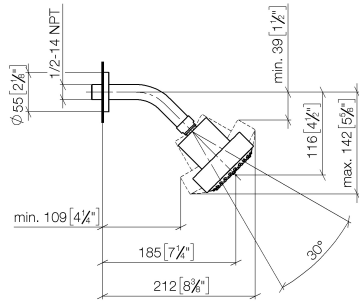

Shower head FlowReduce - Brushed Light Gold

TARA

28 508 979

Fits: TARA, LISSÉ, VAIA, META

- 200mm projection
- ball-joint pivotable through 30°
- Three settings: PURIFY RAIN, COMPACT SOFT FLOW, COMPACT AQUAPRESSURE FLOW, max. flow rate 6.8 l/min (at 3 bar)
- with anti-scale system
- spray head Ø 92mm
- rosette Ø 55 mm
- 1/2" connection
- This product can help a building meet the requirements of Green Building Rating Systems, e.g. LEED®, BREEAM®, DGNB

	Brushed Light Gold	28 508 979-27 0010
	Chrome	28 508 979-00 0010
	Chrome	28 508 979-00
	Brushed Platinum	28 508 979-06 0010
	Brushed Platinum	28 508 979-06
	Platinum	28 508 979-08 0010
	Platinum	28 508 979-08
	Dark Chrome	28 508 979-19 0010
	Dark Chrome	28 508 979-19
	Light Gold	28 508 979-26 0010
	Light Gold	28 508 979-26
	Brushed Light Gold	28 508 979-27
	Brushed Durabrass (23kt Gold)	28 508 979-28 0010
	Brushed Durabrass (23kt Gold)	28 508 979-28
	Matte Black	28 508 979-33 0010
	Matte Black	28 508 979-33
	Brushed Bronze	28 508 979-42
	Brushed Bronze	28 508 979-42 0010
	Brushed Champagne (22kt Gold)	28 508 979-46 0010
	Brushed Champagne (22kt Gold)	28 508 979-46
	Champagne (22kt Gold)	28 508 979-47 0010
	Champagne (22kt Gold)	28 508 979-47
	Brushed Chrome	28 508 979-93 0010
	Brushed Chrome	28 508 979-93
	Brushed Dark Platinum	28 508 979-99 0010
	Brushed Dark Platinum	28 508 979-99

Shower head FlowReduce - Brushed Light Gold

TARA

28 508 979

28 508 979

mm [inches]

Flow rate chart

Codes & Standards

DIN 4109

ISO 3822

Ü-Zeichen

Shower head FlowReduce - Brushed Light Gold

TARA

28 508 979

Certificates

LGA_38

28 508 979