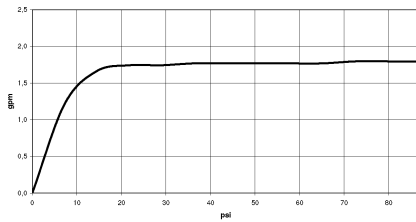

Shower head FlowReduce - Brushed Light Gold

TARA

28 508 979

Fits: TARA, LISSÉ, VAIA, META

- 200mm projection
- ball-joint pivotable through 30°
- Three settings: PURIFY RAIN, COMPACT SOFT FLOW, COMPACT AQUAPRESSURE FLOW, max. flow rate 6.8 l/min (at 3 bar)
- with anti-scale system
- spray head Ø 92mm
- rosette Ø 55 mm
- 1/2" connection
- This product can help a building meet the requirements of Green Building Rating Systems, e.g. LEED®, BREEAM®, DGNB

Shower head FlowReduce - Brushed Light Gold

TARA

28 508 979

28 508 979

mm [inches]

Flow rate chart

Codes & Standards

DIN 4109