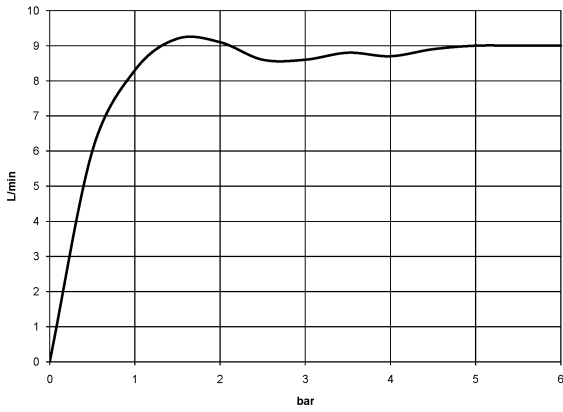

Shower head - Brushed Durabronz (23kt Gold)

TARA

28 508 979

- 200mm projection
- ball-joint pivotable through 30°
- Three settings: PURIFY RAIN, COMPACT SOFT FLOW, COMPACT AQUAPRESSURE FLOW, max. flow rate 9 l/min (at 3 bar)
- Function from: 7 l/min
- with anti-scale system
- spray head Ø 92mm
- rosette Ø 55 mm
- 1/2" connection

Shower head - Brushed Durabronz (23kt Gold)

TARA

28 508 979

Recommended miscellaneous

Concealed wall elbow -

- max. recess depth 163 mm
- min. recess depth 90 mm

35 085 970 90

28 508 979

mm [inches]

Flow rate chart

28 508 979

Product version from 6/1/2024

Shower head - Brushed Durabrass (23kt Gold)

TARA

28 508 979

Spare parts list

Product version from 6/1/2024

No.	Item Number	Name	Quantity used	Delivery time
	09 27 22 003-28	rosette	4	20