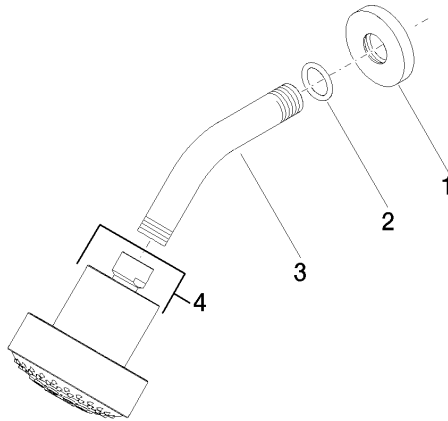

Shower head - Brushed Durabronz (23kt Gold)

TARA

28 508 979

- 200mm projection
- ball-joint pivotable through 30°
- Three settings: PURIFY RAIN, COMPACT SOFT FLOW, COMPACT AQUAPRESSURE FLOW, max. flow rate 9 l/min (at 3 bar)
- Function from: 7 l/min
- with anti-scale system
- spray head Ø 92mm
- rosette Ø 55 mm
- 1/2" connection

Shower head - Brushed Durabronz (23kt Gold)

TARA

28 508 979

Recommended miscellaneous

Concealed wall elbow -

- max. recess depth 163 mm
- min. recess depth 90 mm

35 085 970 90

28 508 979

mm [inches]

Flow rate chart

28 508 979

Product version from 6/1/2024

Shower head - Brushed Durabrass (23kt Gold)

TARA

28 508 979

Spare parts list