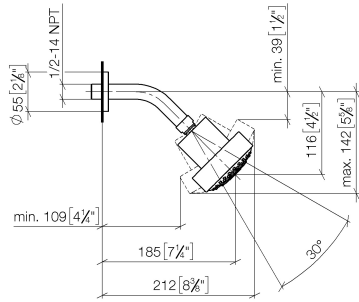

Shower head - Brushed Durabronz (23kt Gold)

TARA

28 508 979

- 200mm projection
- ball-joint pivotable through 30°
- Three settings: PURIFY RAIN, COMPACT SOFT FLOW, COMPACT AQUAPRESSURE FLOW, max. flow rate 9 l/min (at 3 bar)
- Function from: 7 l/min
- with anti-scale system
- spray head Ø 92mm
- rosette Ø 55 mm
- 1/2" connection

Shower head - Brushed Durabronz (23kt Gold)

TARA

28 508 979

Recommended miscellaneous

Concealed wall elbow -

- max. recess depth 163 mm
- min. recess depth 90 mm

35 085 970 90

28 508 979

mm [inches]

Flow rate chart

28 508 979

Product version from 6/1/2024

Shower head - Brushed Durabrass (23kt Gold)

TARA

28 508 979

Spare parts list

Product version from 6/1/2024

No.	Item Number	Name	Quantity used	Delivery time
	09 27 22 003-28	rosette	4	20