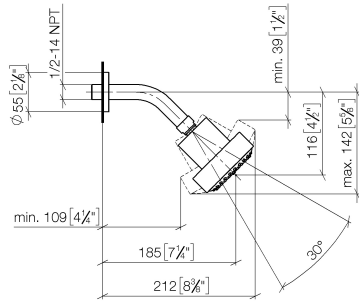

**Shower head FlowReduce - Brushed Durabronze (23kt Gold)**

TARA

28 508 979

Fits: TARA, LISSÉ, VAIA, META

- 200mm projection
- ball-joint pivotable through 30°
- Three settings: PURIFY RAIN, COMPACT SOFT FLOW, COMPACT AQUAPRESSURE FLOW, max. flow rate 6.8 l/min (at 3 bar)
- with anti-scale system
- spray head Ø 92mm
- rosette Ø 55 mm
- 1/2" connection
- This product can help a building meet the requirements of Green Building Rating Systems, e.g. LEED®, BREEAM®, DGNB

## Shower head FlowReduce - Brushed Durabronz (23kt Gold)

---

TARA

28 508 979

28 508 979

mm [inches]

Flow rate chart

Codes & Standards

## Shower head FlowReduce - Brushed Durabronze (23kt Gold)

---

TARA

28 508 979

Certificates

---

LGA\_38

28 508 979