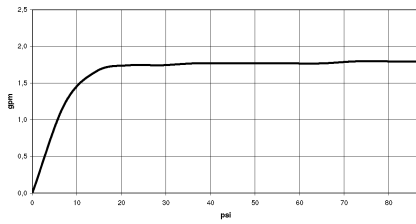

**Shower head FlowReduce - Brushed Durabronze (23kt Gold)**

TARA

28 508 979

Fits: TARA, LISSÉ, VAIA, META

- 200mm projection
- ball-joint pivotable through 30°
- Three settings: PURIFY RAIN, COMPACT SOFT FLOW, COMPACT AQUAPRESSURE FLOW, max. flow rate 6.8 l/min (at 3 bar)
- with anti-scale system
- spray head Ø 92mm
- rosette Ø 55 mm
- 1/2" connection
- This product can help a building meet the requirements of Green Building Rating Systems, e.g. LEED®, BREEAM®, DGNB

## Shower head FlowReduce - Brushed Durabronz (23kt Gold)

---

TARA

28 508 979

28 508 979

mm [inches]

Flow rate chart

Codes & Standards