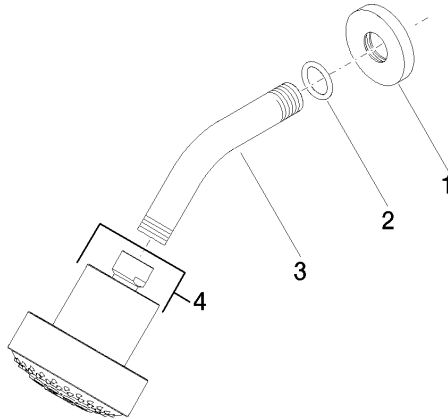

**Shower head FlowReduce - Brushed Durabronze (23kt Gold)**

TARA

28 508 979

Fits: TARA, LISSÉ, VAIA, META

- 200mm projection
- ball-joint pivotable through 30°
- Three settings: PURIFY RAIN, COMPACT SOFT FLOW, COMPACT AQUAPRESSURE FLOW, max. flow rate 6.8 l/min (at 3 bar)
- with anti-scale system
- spray head Ø 92mm
- rosette Ø 55 mm
- 1/2" connection
- This product can help a building meet the requirements of Green Building Rating Systems, e.g. LEED®, BREEAM®, DGNB

## Shower head FlowReduce - Brushed Durabronz (23kt Gold)

---

TARA

28 508 979

28 508 979

mm [inches]

Flow rate chart

Codes & Standards

## Shower head FlowReduce - Brushed Durabronze (23kt Gold)

---

TARA

28 508 979

Certificates

---

LGA\_38

28 508 979

## Shower head FlowReduce - Brushed Durabrass (23kt Gold)

TARA

28 508 979