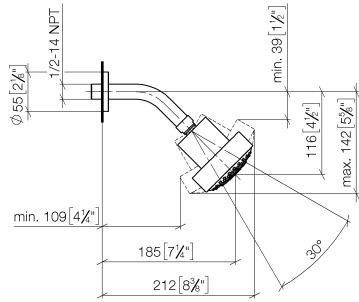

Shower head - Matte Black

TARA

28 508 979

- 200mm projection
- ball-joint pivotable through 30°
- Three settings: PURIFY RAIN, COMPACT SOFT FLOW, COMPACT AQUAPRESSURE FLOW, max. flow rate 9 l/min (at 3 bar)
- Function from: 7 l/min
- with anti-scale system
- spray head Ø 92mm
- rosette Ø 55 mm
- 1/2" connection

Fits: TARA, LISSÉ, VAIA, META

	Matte Black	28 508 979-33
	Chrome	28 508 979-00 0010
	Chrome	28 508 979-00
	Brushed Platinum	28 508 979-06 0010
	Brushed Platinum	28 508 979-06
	Platinum	28 508 979-08 0010
	Platinum	28 508 979-08
	Dark Chrome	28 508 979-19 0010
	Dark Chrome	28 508 979-19
	Light Gold	28 508 979-26 0010
	Light Gold	28 508 979-26
	Brushed Light Gold	28 508 979-27 0010
	Brushed Light Gold	28 508 979-27
	Brushed Durabronze (23kt Gold)	28 508 979-28 0010
	Brushed Durabronze (23kt Gold)	28 508 979-28
	Matte Black	28 508 979-33 0010
	Brushed Bronze	28 508 979-42
	Brushed Bronze	28 508 979-42 0010
	Brushed Champagne (22kt Gold)	28 508 979-46 0010
	Brushed Champagne (22kt Gold)	28 508 979-46
	Champagne (22kt Gold)	28 508 979-47 0010
	Champagne (22kt Gold)	28 508 979-47
	Brushed Chrome	28 508 979-93 0010
	Brushed Chrome	28 508 979-93
	Brushed Dark Platinum	28 508 979-99 0010
	Brushed Dark Platinum	28 508 979-99

Shower head - Matte Black

TARA

28 508 979

28 508 979

mm [inches]

Flow rate chart

28 508 979

Product version from 6/1/2024

Parts for other
finishes can be found
here: [Chrome](#)

Shower head - Matte Black

TARA

28 508 979

Spare parts list

Product version from 6/1/2024

No.	Item Number	Name	Quantity used	Delivery time
	09 27 22 003-33	rosette	4	30