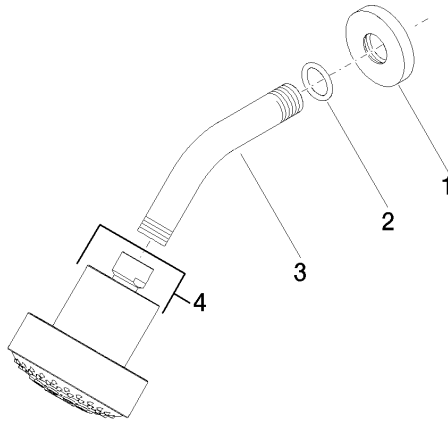

Shower head - Matte Black

TARA

28 508 979

- 200mm projection
- ball-joint pivotable through 30°
- Three settings: PURIFY RAIN, COMPACT SOFT FLOW, COMPACT AQUAPRESSURE FLOW, max. flow rate 9 l/min (at 3 bar)
- Function from: 7 l/min
- with anti-scale system
- spray head Ø 92mm
- rosette Ø 55 mm
- 1/2" connection

Shower head - Matte Black

TARA

28 508 979

28 508 979

mm [inches]

Flow rate chart

28 508 979

Product version from 6/1/2024

Parts for other
finishes can be found
here: [Chrome](#)

Shower head - Matte Black

TARA

28 508 979

Spare parts list

Product version from 6/1/2024

No.	Item Number	Name	Quantity used	Delivery time
	09 27 22 003-33	rosette	4	30