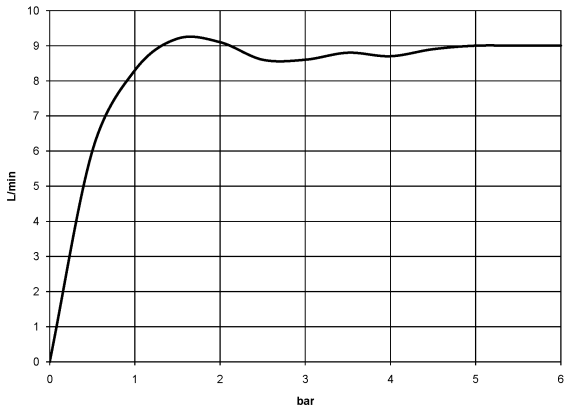

Shower head - Matte Black

TARA

28 508 979

- 200mm projection
- ball-joint pivotable through 30°
- Three settings: PURIFY RAIN, COMPACT SOFT FLOW, COMPACT AQUAPRESSURE FLOW, max. flow rate 9 l/min (at 3 bar)
- Function from: 7 l/min
- with anti-scale system
- spray head Ø 92mm
- rosette Ø 55 mm
- 1/2" connection

Shower head - Matte Black

TARA

28 508 979

28 508 979

mm [inches]

Flow rate chart

28 508 979

Product version from 6/1/2024