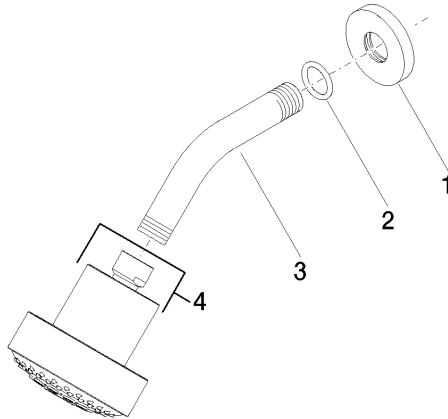

Shower head FlowReduce - Matte Black

TARA

28 508 979

Fits: TARA, LISSÉ, VAIA, META

- 200mm projection
- ball-joint pivotable through 30°
- Three settings: PURIFY RAIN, COMPACT SOFT FLOW, COMPACT AQUAPRESSURE FLOW, max. flow rate 6.8 l/min (at 3 bar)
- with anti-scale system
- spray head Ø 92mm
- rosette Ø 55 mm
- 1/2" connection
- This product can help a building meet the requirements of Green Building Rating Systems, e.g. LEED®, BREEAM®, DGNB

Parts for other
finishes can be found
here: [Chrome](#)

Shower head FlowReduce - Matte Black

TARA

28 508 979

Spare parts list

Product version up to 5/15/2020

Product version from 5/15/2020

No.	Item Number	Name	Quantity used	Delivery time
	09 27 22 003-33	rosette	4	30