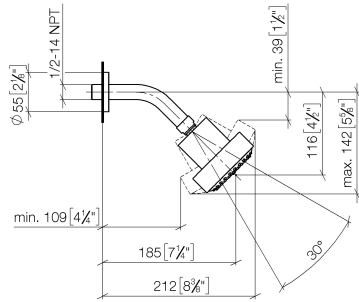

Shower head FlowReduce - Matte Black

TARA

28 508 979

Fits: TARA, LISSÉ, VAIA, META

- 200mm projection
- ball-joint pivotable through 30°
- Three settings: PURIFY RAIN, COMPACT SOFT FLOW, COMPACT AQUAPRESSURE FLOW, max. flow rate 6.8 l/min (at 3 bar)
- with anti-scale system
- spray head Ø 92mm
- rosette Ø 55 mm
- 1/2" connection
- This product can help a building meet the requirements of Green Building Rating Systems, e.g. LEED®, BREEAM®, DGNB

	Matte Black	28 508 979-33 0010
	Chrome	28 508 979-00 0010
	Chrome	28 508 979-00
	Brushed Platinum	28 508 979-06 0010
	Brushed Platinum	28 508 979-06
	Platinum	28 508 979-08 0010
	Platinum	28 508 979-08
	Dark Chrome	28 508 979-19 0010
	Dark Chrome	28 508 979-19
	Light Gold	28 508 979-26 0010
	Light Gold	28 508 979-26
	Brushed Light Gold	28 508 979-27 0010
	Brushed Light Gold	28 508 979-27
	Brushed Durabrass (23kt Gold)	28 508 979-28 0010
	Brushed Durabrass (23kt Gold)	28 508 979-28
	Matte Black	28 508 979-33
	Brushed Bronze	28 508 979-42
	Brushed Bronze	28 508 979-42 0010
	Brushed Champagne (22kt Gold)	28 508 979-46 0010
	Brushed Champagne (22kt Gold)	28 508 979-46
	Champagne (22kt Gold)	28 508 979-47 0010
	Champagne (22kt Gold)	28 508 979-47
	Brushed Chrome	28 508 979-93 0010
	Brushed Chrome	28 508 979-93
	Brushed Dark Platinum	28 508 979-99 0010
	Brushed Dark Platinum	28 508 979-99

Shower head FlowReduce - Matte Black

TARA

28 508 979

28 508 979

mm [inches]

Flow rate chart

Codes & Standards

ASME A112.18.1

Parts for other
finishes can be found
here: [Chrome](#)

Shower head FlowReduce - Matte Black

TARA

28 508 979

Spare parts list

Product version up to 5/15/2020

Product version from 5/15/2020

No.	Item Number	Name	Quantity used	Delivery time
	09 27 22 003-33	rosette	4	30