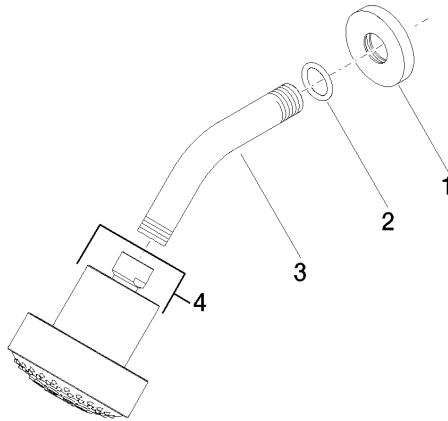

28 508 979

Product version from 5/15/2020

Parts for other
finishes can be found
here: [Chrome](#)