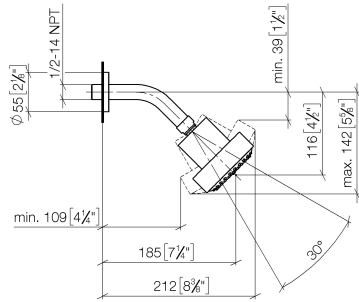

Shower head FlowReduce - Brushed Bronze

TARA

28 508 979

Fits: TARA, LISSÉ, VAIA, META

- 200mm projection
- ball-joint pivotable through 30°
- Three settings: PURIFY RAIN, COMPACT SOFT FLOW, COMPACT AQUAPRESSURE FLOW, max. flow rate 6.8 l/min (at 3 bar)
- with anti-scale system
- spray head Ø 92mm
- rosette Ø 55 mm
- 1/2" connection
- This product can help a building meet the requirements of Green Building Rating Systems, e.g. LEED®, BREEAM®, DGNB

	Brushed Bronze	28 508 979-42 0010
	Chrome	28 508 979-00 0010
	Chrome	28 508 979-00
	Brushed Platinum	28 508 979-06 0010
	Brushed Platinum	28 508 979-06
	Platinum	28 508 979-08 0010
	Platinum	28 508 979-08
	Dark Chrome	28 508 979-19 0010
	Dark Chrome	28 508 979-19
	Light Gold	28 508 979-26 0010
	Light Gold	28 508 979-26
	Brushed Light Gold	28 508 979-27 0010
	Brushed Light Gold	28 508 979-27
	Brushed Durabrass (23kt Gold)	28 508 979-28 0010
	Brushed Durabrass (23kt Gold)	28 508 979-28
	Matte Black	28 508 979-33 0010
	Matte Black	28 508 979-33
	Brushed Bronze	28 508 979-42
	Brushed Champagne (22kt Gold)	28 508 979-46 0010
	Brushed Champagne (22kt Gold)	28 508 979-46
	Champagne (22kt Gold)	28 508 979-47 0010
	Champagne (22kt Gold)	28 508 979-47
	Brushed Chrome	28 508 979-93 0010
	Brushed Chrome	28 508 979-93
	Brushed Dark Platinum	28 508 979-99 0010
	Brushed Dark Platinum	28 508 979-99

Shower head FlowReduce - Brushed Bronze

TARA

28 508 979

28 508 979

mm [inches]

Flow rate chart

Codes & Standards

DIN 4109

ISO 3822

Ü-Zeichen

Shower head FlowReduce - Brushed Bronze

TARA

28 508 979

Certificates

LGA_38

28 508 979