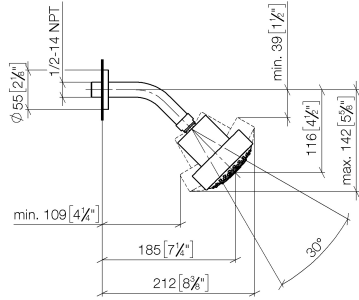

Shower head - Brushed Champagne (22kt Gold)

TARA

28 508 979

- 200mm projection
- ball-joint pivotable through 30°
- Three settings: PURIFY RAIN, COMPACT SOFT FLOW, COMPACT AQUAPRESSURE FLOW, max. flow rate 9 l/min (at 3 bar)
- Function from: 7 l/min
- with anti-scale system
- spray head Ø 92mm
- rosette Ø 55 mm
- 1/2" connection

Shower head - Brushed Champagne (22kt Gold)

TARA

28 508 979

Recommended miscellaneous

-
- | | | |
|---|--|---------------|
|  | Concealed wall elbow -
•max. recess depth 163 mm
•min. recess depth 90 mm | 35 085 970 90 |
|---|--|---------------|

28 508 979

mm [inches]

Flow rate chart

28 508 979

Product version from 6/1/2024

Shower head - Brushed Champagne (22kt Gold)

TARA

28 508 979

Spare parts list

Product version from 6/1/2024

No.	Item Number	Name	Quantity used	Delivery time
	09 27 22 003-46	rosette	4	30