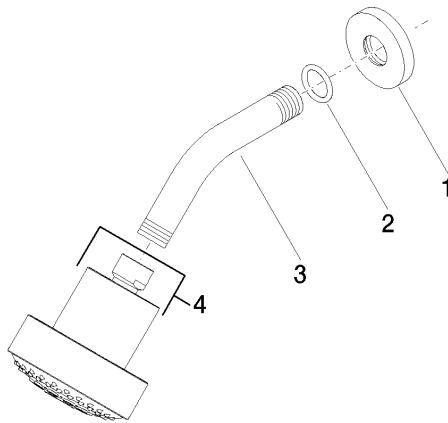

Shower head - Brushed Champagne (22kt Gold)

TARA

28 508 979

- 200mm projection
- ball-joint pivotable through 30°
- Three settings: PURIFY RAIN, COMPACT SOFT FLOW, COMPACT AQUAPRESSURE FLOW, max. flow rate 9 l/min (at 3 bar)
- Function from: 7 l/min
- with anti-scale system
- spray head Ø 92mm
- rosette Ø 55 mm
- 1/2" connection

Shower head - Brushed Champagne (22kt Gold)

TARA

28 508 979

Recommended miscellaneous

-
- | | | |
|---|--|---------------|
|  | Concealed wall elbow -
•max. recess depth 163 mm
•min. recess depth 90 mm | 35 085 970 90 |
|---|--|---------------|

28 508 979

mm [inches]

Flow rate chart

28 508 979

Product version from 6/1/2024

Shower head - Brushed Champagne (22kt Gold)

TARA

28 508 979