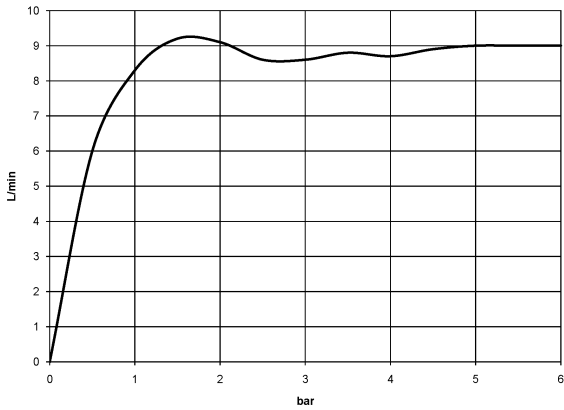

Shower head - Brushed Champagne (22kt Gold)

TARA

28 508 979

- 200mm projection
- ball-joint pivotable through 30°
- Three settings: PURIFY RAIN, COMPACT SOFT FLOW, COMPACT AQUAPRESSURE FLOW, max. flow rate 9 l/min (at 3 bar)
- Function from: 7 l/min
- with anti-scale system
- spray head Ø 92mm
- rosette Ø 55 mm
- 1/2" connection

Shower head - Brushed Champagne (22kt Gold)

TARA

28 508 979

Recommended miscellaneous

-
- | | | |
|---|--|---------------|
|  | Concealed wall elbow -
•max. recess depth 163 mm
•min. recess depth 90 mm | 35 085 970 90 |
|---|--|---------------|

28 508 979

mm [inches]

Flow rate chart

28 508 979

Product version from 6/1/2024

Shower head - Brushed Champagne (22kt Gold)

TARA

28 508 979