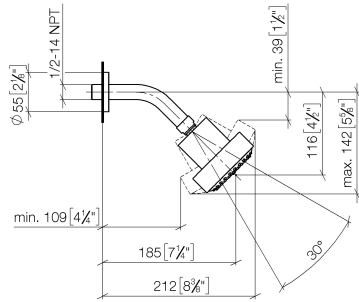

Shower head FlowReduce - Brushed Champagne (22kt Gold)

TARA

28 508 979

Fits: TARA, LISSÉ, VAIA, META

- 200mm projection
- ball-joint pivotable through 30°
- Three settings: PURIFY RAIN, COMPACT SOFT FLOW, COMPACT AQUAPRESSURE FLOW, max. flow rate 6.8 l/min (at 3 bar)
- with anti-scale system
- spray head Ø 92mm
- rosette Ø 55 mm
- 1/2" connection
- This product can help a building meet the requirements of Green Building Rating Systems, e.g. LEED®, BREEAM®, DGNB

Shower head FlowReduce - Brushed Champagne (22kt Gold)

TARA

28 508 979

28 508 979

mm [inches]

Flow rate chart

Codes & Standards

DIN 4109

ISO 3822

Ü-Zeichen

Shower head FlowReduce - Brushed Champagne (22kt Gold)

TARA

28 508 979

Certificates

LGA_38

28 508 979

Product version from 5/15/2020

Parts for other
finishes can be found
here: [Chrome](#)

Shower head FlowReduce - Brushed Champagne (22kt Gold)

TARA

28 508 979

Spare parts list

Product version from 5/15/2020