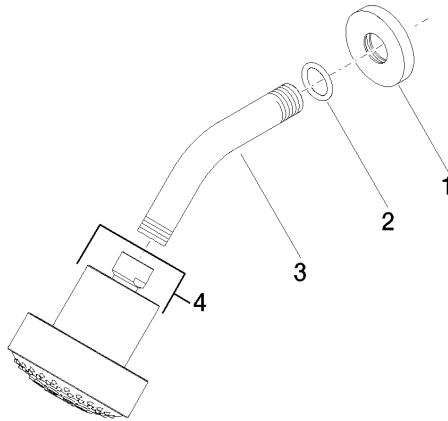

Shower head FlowReduce - Brushed Champagne (22kt Gold)

TARA

28 508 979

Fits: TARA, LISSÉ, VAIA, META

- 200mm projection
- ball-joint pivotable through 30°
- Three settings: PURIFY RAIN, COMPACT SOFT FLOW, COMPACT AQUAPRESSURE FLOW, max. flow rate 6.8 l/min (at 3 bar)
- with anti-scale system
- spray head Ø 92mm
- rosette Ø 55 mm
- 1/2" connection
- This product can help a building meet the requirements of Green Building Rating Systems, e.g. LEED®, BREEAM®, DGNB

Shower head FlowReduce - Brushed Champagne (22kt Gold)

TARA

28 508 979

28 508 979

mm [inches]

Flow rate chart

Codes & Standards

DIN 4109

ISO 3822

Ü-Zeichen

Shower head FlowReduce - Brushed Champagne (22kt Gold)

TARA

28 508 979

Certificates

LGA_38

28 508 979

Product version from 5/15/2020

Parts for other
finishes can be found
here: [Chrome](#)

Shower head FlowReduce - Brushed Champagne (22kt Gold)

TARA

28 508 979

Spare parts list

Product version from 5/15/2020