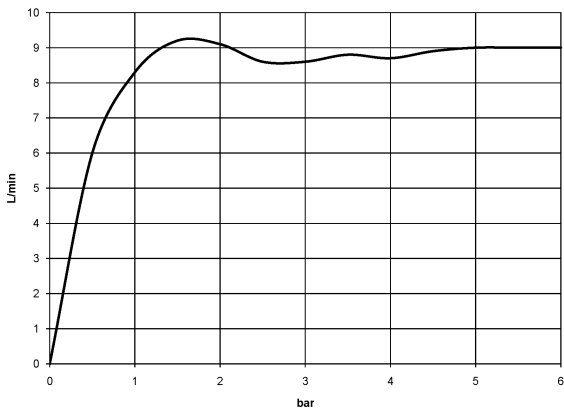

**Shower head - Champagne (22kt Gold)**

TARA

28 508 979

- 200mm projection
- ball-joint pivotable through 30°
- Three settings: PURIFY RAIN, COMPACT SOFT FLOW, COMPACT AQUAPRESSURE FLOW, max. flow rate 9 l/min (at 3 bar)
- Function from: 7 l/min
- with anti-scale system
- spray head Ø 92mm
- rosette Ø 55 mm
- 1/2" connection

### Recommended miscellaneous

**Concealed wall elbow -**

- max. recess depth 163 mm
- min. recess depth 90 mm

35 085 970 90

28 508 979

mm [inches]

Flow rate chart

**Product version from 6/1/2024**