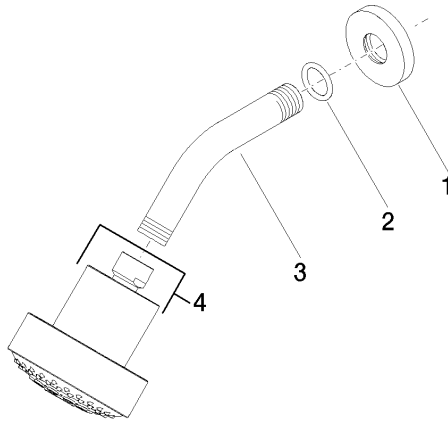

**Shower head - Champagne (22kt Gold)**

TARA

28 508 979

- 200mm projection
- ball-joint pivotable through 30°
- Three settings: PURIFY RAIN, COMPACT SOFT FLOW, COMPACT AQUAPRESSURE FLOW, max. flow rate 9 l/min (at 3 bar)
- Function from: 7 l/min
- with anti-scale system
- spray head Ø 92mm
- rosette Ø 55 mm
- 1/2" connection

### Recommended miscellaneous

**Concealed wall elbow -**

- max. recess depth 163 mm
- min. recess depth 90 mm

35 085 970 90

28 508 979

mm [inches]

Flow rate chart

**Product version from 6/1/2024**