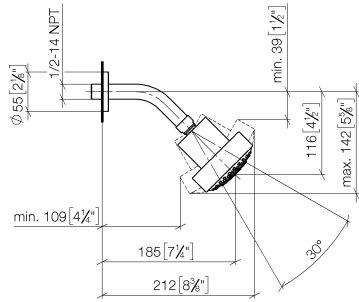

**Shower head - Champagne (22kt Gold)**

TARA

28 508 979

- 200mm projection
- ball-joint pivotable through 30°
- Three settings: PURIFY RAIN, COMPACT SOFT FLOW, COMPACT AQUAPRESSURE FLOW, max. flow rate 9 l/min (at 3 bar)
- Function from: 7 l/min
- with anti-scale system
- spray head Ø 92mm
- rosette Ø 55 mm
- 1/2" connection

### Recommended miscellaneous

**Concealed wall elbow -**

- max. recess depth 163 mm
- min. recess depth 90 mm

35 085 970 90

28 508 979

mm [inches]

Flow rate chart

**Product version from 6/1/2024**

## Shower head - Champagne (22kt Gold)

TARA

28 508 979

#### Product version from 6/1/2024

No.	Item Number	Name	Quantity used	Delivery time
	09 27 22 003-47	rosette	4	60