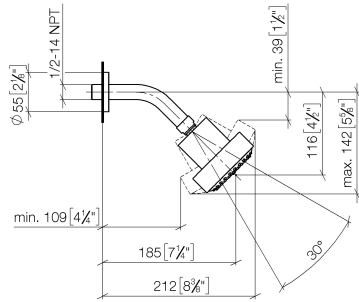

Shower head FlowReduce - Champagne (22kt Gold)

TARA

28 508 979

Fits: TARA, LISSÉ, VAIA, META

- 200mm projection
- ball-joint pivotable through 30°
- Three settings: PURIFY RAIN, COMPACT SOFT FLOW, COMPACT AQUAPRESSURE FLOW, max. flow rate 6.8 l/min (at 3 bar)
- with anti-scale system
- spray head Ø 92mm
- rosette Ø 55 mm
- 1/2" connection
- This product can help a building meet the requirements of Green Building Rating Systems, e.g. LEED®, BREEAM®, DGNB

	Champagne (22kt Gold)	28 508 979-47 0010
	Chrome	28 508 979-00 0010
	Chrome	28 508 979-00
	Brushed Platinum	28 508 979-06 0010
	Brushed Platinum	28 508 979-06
	Platinum	28 508 979-08 0010
	Platinum	28 508 979-08
	Dark Chrome	28 508 979-19 0010
	Dark Chrome	28 508 979-19
	Light Gold	28 508 979-26 0010
	Light Gold	28 508 979-26
	Brushed Light Gold	28 508 979-27 0010
	Brushed Light Gold	28 508 979-27
	Brushed Durabronze (23kt Gold)	28 508 979-28 0010
	Brushed Durabronze (23kt Gold)	28 508 979-28
	Matte Black	28 508 979-33 0010
	Matte Black	28 508 979-33
	Brushed Bronze	28 508 979-42
	Brushed Bronze	28 508 979-42 0010
	Brushed Champagne (22kt Gold)	28 508 979-46 0010
	Brushed Champagne (22kt Gold)	28 508 979-46
	Champagne (22kt Gold)	28 508 979-47
	Brushed Chrome	28 508 979-93 0010
	Brushed Chrome	28 508 979-93
	Brushed Dark Platinum	28 508 979-99 0010
	Brushed Dark Platinum	28 508 979-99

Shower head FlowReduce - Champagne (22kt Gold)

TARA

28 508 979

28 508 979

mm [inches]

Flow rate chart

Codes & Standards

DIN 4109

ISO 3822

Ü-Zeichen

Shower head FlowReduce - Champagne (22kt Gold)

TARA

28 508 979

Certificates

LGA_38

28 508 979