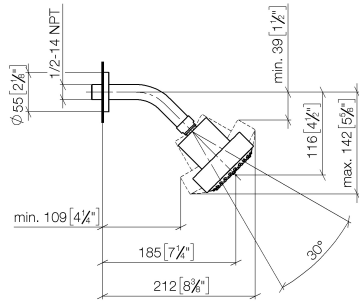

Shower head FlowReduce - Brushed Chrome

TARA

28 508 979

Fits: TARA, LISSÉ, VAIA, META

- 200mm projection
- ball-joint pivotable through 30°
- Three settings: PURIFY RAIN, COMPACT SOFT FLOW, COMPACT AQUAPRESSURE FLOW, max. flow rate 6.8 l/min (at 3 bar)
- with anti-scale system
- spray head Ø 92mm
- rosette Ø 55 mm
- 1/2" connection
- This product can help a building meet the requirements of Green Building Rating Systems, e.g. LEED®, BREEAM®, DGNB

	Brushed Chrome	28 508 979-93 0010
	Chrome	28 508 979-00 0010
	Chrome	28 508 979-00
	Brushed Platinum	28 508 979-06 0010
	Brushed Platinum	28 508 979-06
	Platinum	28 508 979-08 0010
	Platinum	28 508 979-08
	Dark Chrome	28 508 979-19 0010
	Dark Chrome	28 508 979-19
	Light Gold	28 508 979-26 0010
	Light Gold	28 508 979-26
	Brushed Light Gold	28 508 979-27 0010
	Brushed Light Gold	28 508 979-27
	Brushed Durabrass (23kt Gold)	28 508 979-28 0010
	Brushed Durabrass (23kt Gold)	28 508 979-28
	Matte Black	28 508 979-33 0010
	Matte Black	28 508 979-33
	Brushed Bronze	28 508 979-42
	Brushed Bronze	28 508 979-42 0010
	Brushed Champagne (22kt Gold)	28 508 979-46 0010
	Brushed Champagne (22kt Gold)	28 508 979-46
	Champagne (22kt Gold)	28 508 979-47 0010
	Champagne (22kt Gold)	28 508 979-47
	Brushed Chrome	28 508 979-93
	Brushed Dark Platinum	28 508 979-99 0010
	Brushed Dark Platinum	28 508 979-99

Shower head FlowReduce - Brushed Chrome

TARA

28 508 979

28 508 979

mm [inches]

Flow rate chart

Codes & Standards

ASME A112.18.1

cUPC

DIN 4109

EPA WaterSense

ISO 3822

Ü-Zeichen

WaterSense

Shower head FlowReduce - Brushed Chrome

TARA