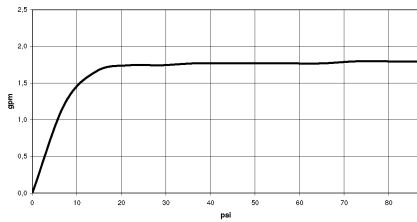

Shower head FlowReduce - Brushed Chrome

TARA

28 508 979

Fits: TARA, LISSÉ, VAIA, META

- 200mm projection
- ball-joint pivotable through 30°
- Three settings: PURIFY RAIN, COMPACT SOFT FLOW, COMPACT AQUAPRESSURE FLOW, max. flow rate 6.8 l/min (at 3 bar)
- with anti-scale system
- spray head Ø 92mm
- rosette Ø 55 mm
- 1/2" connection
- This product can help a building meet the requirements of Green Building Rating Systems, e.g. LEED®, BREEAM®, DGNB

Shower head FlowReduce - Brushed Chrome

TARA

28 508 979

28 508 979

mm [inches]

Flow rate chart

Codes & Standards

ASME A112.18.1