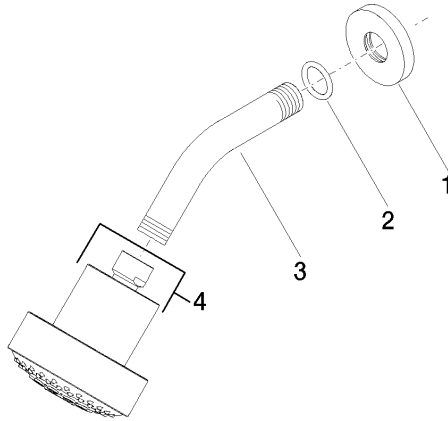

Shower head FlowReduce - Brushed Chrome

TARA

28 508 979

Fits: TARA, LISSÉ, VAIA, META

- 200mm projection
- ball-joint pivotable through 30°
- Three settings: PURIFY RAIN, COMPACT SOFT FLOW, COMPACT AQUAPRESSURE FLOW, max. flow rate 6.8 l/min (at 3 bar)
- with anti-scale system
- spray head Ø 92mm
- rosette Ø 55 mm
- 1/2" connection
- This product can help a building meet the requirements of Green Building Rating Systems, e.g. LEED®, BREEAM®, DGNB

28 508 979

Certificates

IAPMO_4976

IAPMO_11

LGA_38

Shower head FlowReduce - Brushed Chrome

TARA

28 508 979

Product version up to 5/15/2020

Product version from 5/15/2020

Parts for other finishes can be found here: [Chrome](#)

Shower head FlowReduce - Brushed Chrome

TARA

28 508 979

Spare parts list

Product version up to 5/15/2020