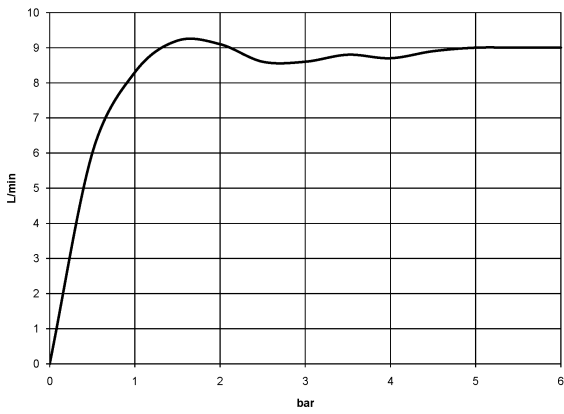

Shower head - Brushed Dark Platinum

TARA

28 508 979

- 200mm projection
- ball-joint pivotable through 30°
- Three settings: PURIFY RAIN, COMPACT SOFT FLOW, COMPACT AQUAPRESSURE FLOW, max. flow rate 9 l/min (at 3 bar)
- Function from: 7 l/min
- with anti-scale system
- spray head Ø 92mm
- rosette Ø 55 mm
- 1/2" connection

Shower head - Brushed Dark Platinum

TARA

28 508 979

Recommended miscellaneous

Concealed wall elbow -

35 085 970 90

- max. recess depth 163 mm
- min. recess depth 90 mm

28 508 979

mm [inches]

Flow rate chart

28 508 979

Product version from 6/1/2024

Shower head - Brushed Dark Platinum

TARA

28 508 979

Spare parts list