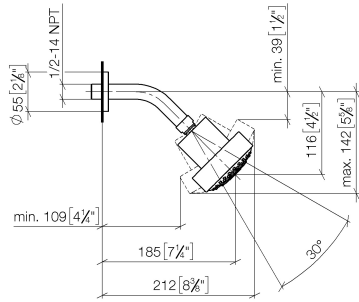

Shower head - Brushed Dark Platinum

TARA

28 508 979

- 200mm projection
- ball-joint pivotable through 30°
- Three settings: PURIFY RAIN, COMPACT SOFT FLOW, COMPACT AQUAPRESSURE FLOW, max. flow rate 9 l/min (at 3 bar)
- Function from: 7 l/min
- with anti-scale system
- spray head Ø 92mm
- rosette Ø 55 mm
- 1/2" connection

Shower head - Brushed Dark Platinum

TARA

28 508 979

Recommended miscellaneous

Concealed wall elbow -

35 085 970 90

- max. recess depth 163 mm
- min. recess depth 90 mm

28 508 979

mm [inches]

Flow rate chart

28 508 979

Product version from 6/1/2024

Shower head - Brushed Dark Platinum

TARA

28 508 979

Spare parts list

Product version from 6/1/2024

No.	Item Number	Name	Quantity used	Delivery time
	09 27 22 003-99	rosette	4	30