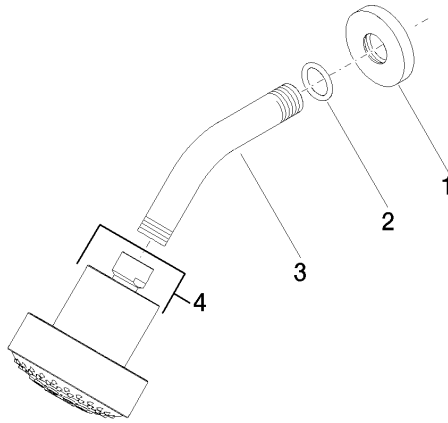

Shower head - Brushed Dark Platinum

TARA

28 508 979

- 200mm projection
- ball-joint pivotable through 30°
- Three settings: PURIFY RAIN, COMPACT SOFT FLOW, COMPACT AQUAPRESSURE FLOW, max. flow rate 9 l/min (at 3 bar)
- Function from: 7 l/min
- with anti-scale system
- spray head Ø 92mm
- rosette Ø 55 mm
- 1/2" connection

Shower head - Brushed Dark Platinum

TARA

28 508 979

Recommended miscellaneous

Concealed wall elbow -

35 085 970 90

- max. recess depth 163 mm
- min. recess depth 90 mm

28 508 979

mm [inches]

Flow rate chart

28 508 979

Product version from 6/1/2024

Shower head - Brushed Dark Platinum

TARA

28 508 979

Spare parts list