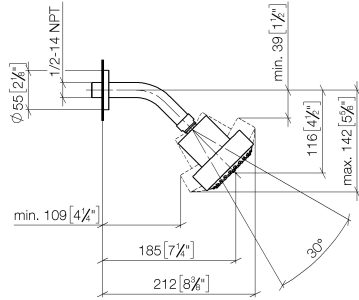

**Shower head FlowReduce - Brushed Dark Platinum**

TARA

28 508 979

Fits: TARA, LISSÉ, VAIA, META

- 200mm projection
- ball-joint pivotable through 30°
- Three settings: PURIFY RAIN, COMPACT SOFT FLOW, COMPACT AQUAPRESSURE FLOW, max. flow rate 6.8 l/min (at 3 bar)
- with anti-scale system
- spray head Ø 92mm
- rosette Ø 55 mm
- 1/2" connection
- This product can help a building meet the requirements of Green Building Rating Systems, e.g. LEED®, BREEAM®, DGNB

## Shower head FlowReduce - Brushed Dark Platinum

---

TARA

28 508 979

28 508 979

mm [inches]

Flow rate chart

Codes & Standards