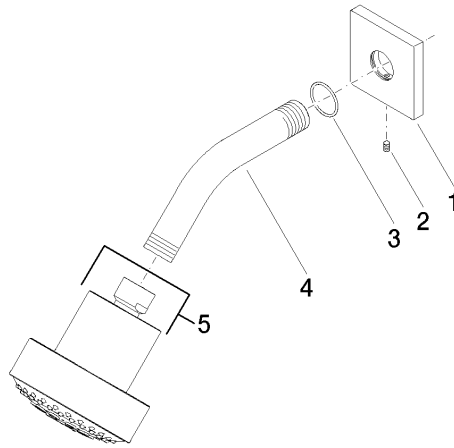

Shower head - Chrome

IMO

28 508 980

- 200mm projection
- ball-joint pivotable through 30°
- Three settings: PURIFY RAIN, COMPACT SOFT FLOW, COMPACT AQUAPRESSURE FLOW, max. flow rate 9 l/min (at 3 bar)
- Function from: 7 l/min
- with anti-scale system
- spray head Ø 92mm
- rosette 60 x 60 mm
- 1/2" connection

Shower head - Chrome

IMO

28 508 980

Recommended miscellaneous

-
- | | | |
|---|--|---------------|
|  | Concealed wall elbow -
•max. recess depth 163 mm
•min. recess depth 90 mm | 35 085 970 90 |
|---|--|---------------|

28 508 980

mm [inches]

Flow rate chart

28 508 980

Spare parts list

No.	Item Number	Name	Quantity used	Delivery time
1	09 27 98 003-00	rosette	1	10
2	09 31 11 048 90	pin	1	2
3	09 14 10 098 90	seal	1	2
4	09 11 03 011-00	connection	1	10
5	04 12 11 110 00-00	shower	1	10