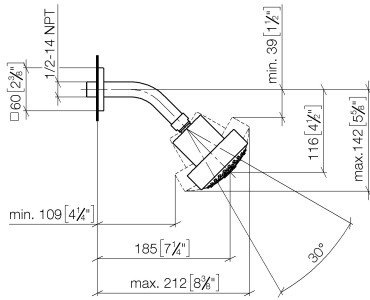

Shower head - Chrome

IMO

28 508 980

- 200mm projection
- ball-joint pivotable through 30°
- Three settings: PURIFY RAIN, COMPACT SOFT FLOW, COMPACT AQUAPRESSURE FLOW, max. flow rate 9 l/min (at 3 bar)
- Function from: 7 l/min
- with anti-scale system
- spray head Ø 92mm
- rosette 60 x 60 mm
- 1/2" connection

Shower head - Chrome

IMO

28 508 980

Recommended miscellaneous

-
- | | | |
|---|--|---------------|
|  | Concealed wall elbow -
•max. recess depth 163 mm
•min. recess depth 90 mm | 35 085 970 90 |
|---|--|---------------|

28 508 980

mm [inches]

Flow rate chart

28 508 980

Spare parts list

No.	Item Number	Name	Quantity used	Delivery time
1	09 27 98 003-00	rosette	1	10
2	09 31 11 048 90	pin	1	2
3	09 14 10 098 90	seal	1	2
4	09 11 03 011-00	connection	1	10
5	04 12 11 110 00-00	shower	1	10