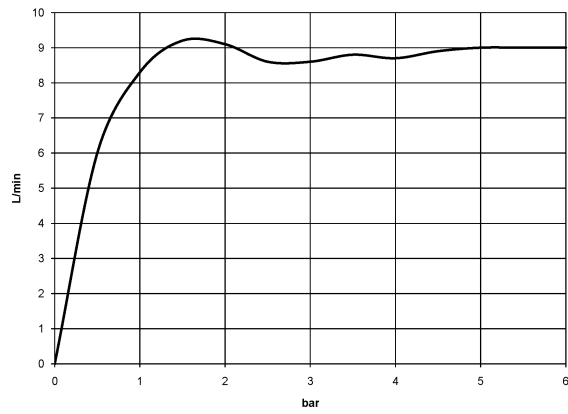

Shower head - Chrome

IMO

28 508 980

- 200mm projection
- ball-joint pivotable through 30°
- Three settings: PURIFY RAIN, COMPACT SOFT FLOW, COMPACT AQUAPRESSURE FLOW, max. flow rate 9 l/min (at 3 bar)
- Function from: 7 l/min
- with anti-scale system
- spray head Ø 92mm
- rosette 60 x 60 mm
- 1/2" connection

Shower head - Chrome

IMO

28 508 980

Recommended miscellaneous

-
- | | | |
|---|--|---------------|
|  | Concealed wall elbow -
•max. recess depth 163 mm
•min. recess depth 90 mm | 35 085 970 90 |
|---|--|---------------|

28 508 980

mm [inches]

Flow rate chart

28 508 980

Spare parts list

No.	Item Number	Name	Quantity used	Delivery time
1	09 27 98 003-00	rosette	1	10
2	09 31 11 048 90	pin	1	2
3	09 14 10 098 90	seal	1	2
4	09 11 03 011-00	connection	1	10
5	04 12 11 110 00-00	shower	1	10