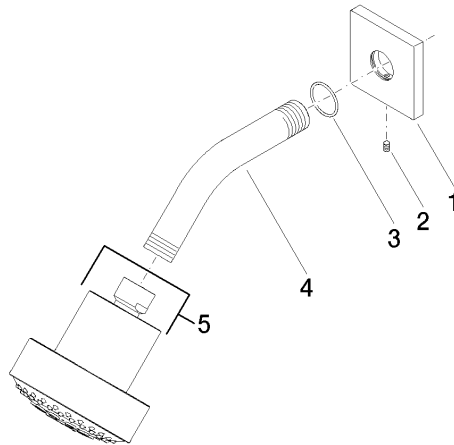

Shower head - Brushed Platinum

IMO

28 508 980

- 200mm projection
- ball-joint pivotable through 30°
- Three settings: PURIFY RAIN, COMPACT SOFT FLOW, COMPACT AQUAPRESSURE FLOW, max. flow rate 9 l/min (at 3 bar)
- Function from: 7 l/min
- with anti-scale system
- spray head Ø 92mm
- rosette 60 x 60 mm
- 1/2" connection

28 508 980

Recommended miscellaneous

Concealed wall elbow - 35 085 970 90
●max. recess depth 163 mm
●min. recess depth 90 mm

28 508 980

mm [inches]

Flow rate chart

28 508 980

Spare parts list

No.	Item Number	Name	Quantity used	Delivery time
1	09 27 98 003-06	rosette	1	10
2	09 31 11 048 90	pin	1	2
3	09 14 10 098 90	seal	1	2
4	09 11 03 011-06	connection	1	10
5	04 12 11 110 00-06	shower	1	10