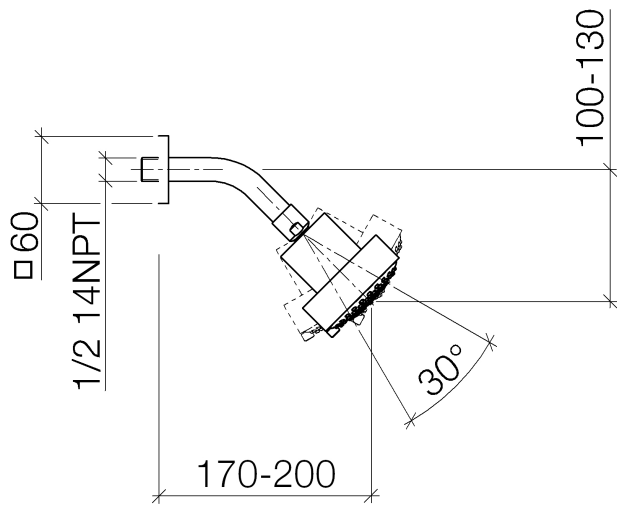

Shower head FlowReduce - Brushed Platinum

IMO

28 508 980

Fits: IMO, MEM, CL.1, CYO

- 200mm projection
- ball-joint pivotable through 30°
- Three settings: PURIFY RAIN, COMPACT SOFT FLOW, COMPACT AQUAPRESSURE FLOW, max. flow rate 6.8 l/min (at 3 bar)
- with anti-scale system
- spray head Ø 92mm
- rosette 60 x 60 mm
- 1/2" connection
- This product can help a building meet the requirements of Green Building Rating Systems, e.g. LEED®, BREEAM®, DGNB

	Brushed Platinum	28 508 980-06 0010
	Chrome	28 508 980-00 0010
	Chrome	28 508 980-00
	Brushed Platinum	28 508 980-06
	Platinum	28 508 980-08 0010
	Platinum	28 508 980-08
	Dark Chrome	28 508 980-19 0010
	Dark Chrome	28 508 980-19
	Brushed Light Gold	28 508 980-27 0010
	Brushed Light Gold	28 508 980-27
	Brushed Durabronze (23kt Gold)	28 508 980-28 0010
	Brushed Durabronze (23kt Gold)	28 508 980-28
	Matte Black	28 508 980-33
	Matte Black	28 508 980-33 0010
	Brushed Champagne (22kt Gold)	28 508 980-46 0010
	Brushed Champagne (22kt Gold)	28 508 980-46
	Champagne (22kt Gold)	28 508 980-47 0010
	Champagne (22kt Gold)	28 508 980-47
	Brushed Chrome	28 508 980-93 0010
	Brushed Chrome	28 508 980-93
	Brushed Dark Platinum	28 508 980-99 0010
	Brushed Dark Platinum	28 508 980-99

28 508 980

Flow rate chart

Certificates

IAPMO_11777. IAPMO_4976 (3). LGA_38653.

28 508 980

Parts for other finishes can be found here: [Chrome](#)

Spare parts list

No.	Item Number	Name	Quantity used	Delivery time
1	09 27 98 003-06	rosette	1	10
2	09 31 11 048 90	pin	1	2
3	09 14 10 098 90	seal	1	2
4	09 11 03 011-06	connection	1	10
5	04 12 11 110 30-06	shower	1	10