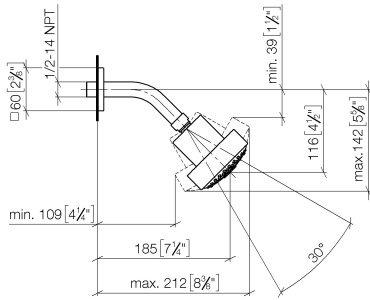

## Shower head - Platinum

IMO

28 508 980

- 200mm projection
- ball-joint pivotable through 30°
- Three settings: PURIFY RAIN, COMPACT SOFT FLOW, COMPACT AQUAPRESSURE FLOW, max. flow rate 9 l/min (at 3 bar)
- Function from: 7 l/min
- with anti-scale system
- spray head Ø 92mm
- rosette 60 x 60 mm
- 1/2" connection

Fits: IMO, MEM, CL.1, CYO

	Platinum	28 508 980-08
	Chrome	28 508 980-00 0010
	Chrome	28 508 980-00
	Brushed Platinum	28 508 980-06 0010
	Brushed Platinum	28 508 980-06
	Platinum	28 508 980-08 0010
	Dark Chrome	28 508 980-19 0010
	Dark Chrome	28 508 980-19
	Brushed Light Gold	28 508 980-27 0010
	Brushed Light Gold	28 508 980-27
	Brushed Durabronze (23kt Gold)	28 508 980-28 0010
	Brushed Durabronze (23kt Gold)	28 508 980-28
	Matte Black	28 508 980-33
	Matte Black	28 508 980-33 0010
	Brushed Champagne (22kt Gold)	28 508 980-46 0010
	Brushed Champagne (22kt Gold)	28 508 980-46
	Champagne (22kt Gold)	28 508 980-47 0010
	Champagne (22kt Gold)	28 508 980-47
	Brushed Chrome	28 508 980-93 0010
	Brushed Chrome	28 508 980-93
	Brushed Dark Platinum	28 508 980-99 0010
	Brushed Dark Platinum	28 508 980-99

28 508 980

mm [inches]

Flow rate chart

28 508 980

Parts for other finishes can be found here: [Chrome](#)

### Spare parts list

No.	Item Number	Name	Quantity used	Delivery time
1	09 27 98 003-08	rosette	1	40
2	09 31 11 048 90	pin	1	2
3	09 14 10 098 90	seal	1	2
4	09 11 03 011-08	connection	1	40
5	04 12 11 110 00-08	shower	1	40