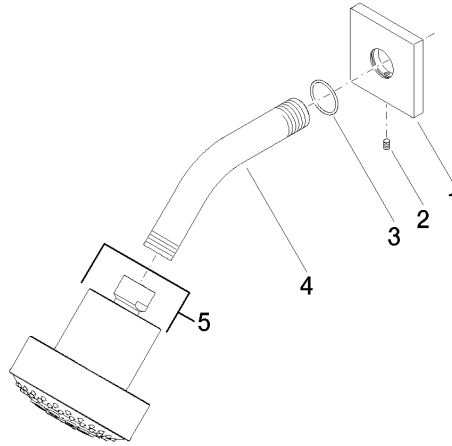

## Shower head - Platinum

IMO

28 508 980

- 200mm projection
- ball-joint pivotable through 30°
- Three settings: PURIFY RAIN, COMPACT SOFT FLOW, COMPACT AQUAPRESSURE FLOW, max. flow rate 9 l/min (at 3 bar)
- Function from: 7 l/min
- with anti-scale system
- spray head Ø 92mm
- rosette 60 x 60 mm
- 1/2" connection

28 508 980

mm [inches]

Flow rate chart

28 508 980

Parts for other finishes can be found here: [Chrome](#)

### Spare parts list

No.	Item Number	Name	Quantity used	Delivery time
1	09 27 98 003-08	rosette	1	40
2	09 31 11 048 90	pin	1	2
3	09 14 10 098 90	seal	1	2
4	09 11 03 011-08	connection	1	40
5	04 12 11 110 00-08	shower	1	40