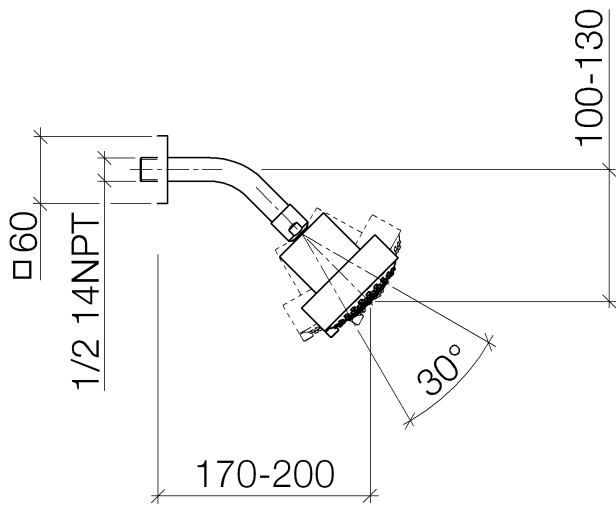

Shower head FlowReduce - Platinum

IMO

28 508 980

Fits: IMO, MEM, CL.1, CYO

- 200mm projection
- ball-joint pivotable through 30°
- Three settings: PURIFY RAIN, COMPACT SOFT FLOW, COMPACT AQUAPRESSURE FLOW, max. flow rate 6.8 l/min (at 3 bar)
- with anti-scale system
- spray head Ø 92mm
- rosette 60 x 60 mm
- 1/2" connection
- This product can help a building meet the requirements of Green Building Rating Systems, e.g. LEED®, BREEAM®, DGNB

	Platinum	28 508 980-08 0010
	Chrome	28 508 980-00 0010
	Chrome	28 508 980-00
	Brushed Platinum	28 508 980-06 0010
	Brushed Platinum	28 508 980-06
	Platinum	28 508 980-08
	Dark Chrome	28 508 980-19 0010
	Dark Chrome	28 508 980-19
	Brushed Light Gold	28 508 980-27 0010
	Brushed Light Gold	28 508 980-27
	Brushed Durabronze (23kt Gold)	28 508 980-28 0010
	Brushed Durabronze (23kt Gold)	28 508 980-28
	Matte Black	28 508 980-33
	Matte Black	28 508 980-33 0010
	Brushed Champagne (22kt Gold)	28 508 980-46 0010
	Brushed Champagne (22kt Gold)	28 508 980-46
	Champagne (22kt Gold)	28 508 980-47 0010
	Champagne (22kt Gold)	28 508 980-47
	Brushed Chrome	28 508 980-93 0010
	Brushed Chrome	28 508 980-93
	Brushed Dark Platinum	28 508 980-99 0010
	Brushed Dark Platinum	28 508 980-99

28 508 980

Flow rate chart

Certificates

IAPMO_11777. IAPMO_4976 (4). LGA_38653.

28 508 980

Parts for other finishes can be found here: [Chrome](#)

Spare parts list

No.	Item Number	Name	Quantity used	Delivery time
1	09 27 98 003-08	rosette	1	40
2	09 31 11 048 90	pin	1	2
3	09 14 10 098 90	seal	1	2
4	09 11 03 011-08	connection	1	40
5	04 12 11 110 30-08	shower	1	40