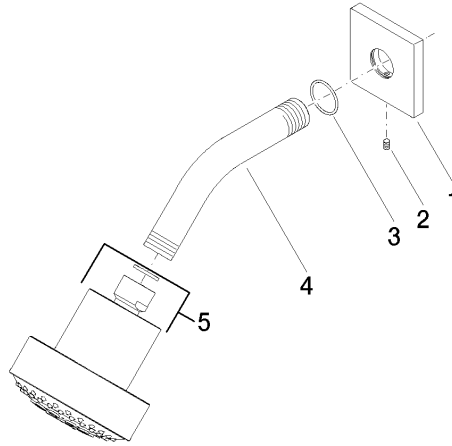

Shower head FlowReduce - Platinum

IMO

28 508 980

Fits: IMO, MEM, CL.1, CYO

- 200mm projection
- ball-joint pivotable through 30°
- Three settings: PURIFY RAIN, COMPACT SOFT FLOW, COMPACT AQUAPRESSURE FLOW, max. flow rate 6.8 l/min (at 3 bar)
- with anti-scale system
- spray head Ø 92mm
- rosette 60 x 60 mm
- 1/2" connection
- This product can help a building meet the requirements of Green Building Rating Systems, e.g. LEED®, BREEAM®, DGNB

28 508 980

Flow rate chart

Certificates

IAPMO_11777. IAPMO_4976 (4). LGA_38653.

28 508 980

Parts for other finishes can be found here: [Chrome](#)

Spare parts list

No.	Item Number	Name	Quantity used	Delivery time
1	09 27 98 003-08	rosette	1	40
2	09 31 11 048 90	pin	1	2
3	09 14 10 098 90	seal	1	2
4	09 11 03 011-08	connection	1	40
5	04 12 11 110 30-08	shower	1	40