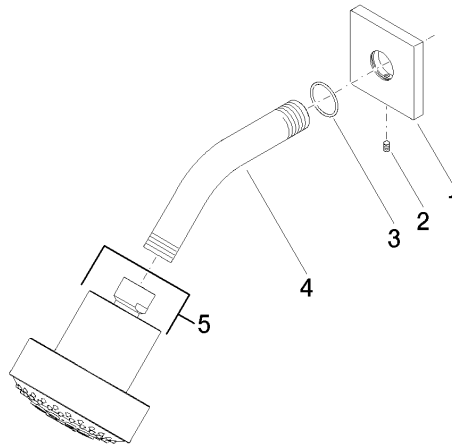

Shower head - Dark Chrome

IMO

28 508 980

- 200mm projection
- ball-joint pivotable through 30°
- Three settings: PURIFY RAIN, COMPACT SOFT FLOW, COMPACT AQUAPRESSURE FLOW, max. flow rate 9 l/min (at 3 bar)
- Function from: 7 l/min
- with anti-scale system
- spray head Ø 92mm
- rosette 60 x 60 mm
- 1/2" connection

28 508 980

mm [inches]

Flow rate chart

28 508 980

Parts for other finishes can be found here: [Chrome](#)

Spare parts list

| No. | Item Number | Name | Quantity used | Delivery time |
|-----|--------------------|------------|---------------|---------------|
| 1 | 09 27 98 003-19 | rosette | 1 | 60 |
| 2 | 09 31 11 048 90 | pin | 1 | 2 |
| 3 | 09 14 10 098 90 | seal | 1 | 2 |
| 4 | 09 11 03 011-19 | connection | 1 | 20 |
| 5 | 04 12 11 110 00-19 | shower | 1 | - |