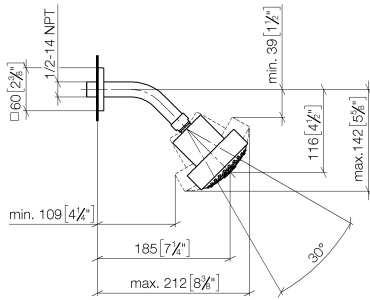

Shower head - Dark Chrome

IMO

28 508 980

- 200mm projection
- ball-joint pivotable through 30°
- Three settings: PURIFY RAIN, COMPACT SOFT FLOW, COMPACT AQUAPRESSURE FLOW, max. flow rate 9 l/min (at 3 bar)
- Function from: 7 l/min
- with anti-scale system
- spray head Ø 92mm
- rosette 60 x 60 mm
- 1/2" connection

Fits: IMO, MEM, CL.1, CYO

| | | |
|---|-------------------------------------|--------------------|
|  | Dark Chrome | 28 508 980-19 |
|  | Chrome | 28 508 980-00 0010 |
|  | Chrome | 28 508 980-00 |
|  | Brushed Platinum | 28 508 980-06 0010 |
|  | Brushed Platinum | 28 508 980-06 |
|  | Platinum | 28 508 980-08 0010 |
|  | Platinum | 28 508 980-08 |
|  | Dark Chrome | 28 508 980-19 0010 |
|  | Brushed Light Gold | 28 508 980-27 0010 |
|  | Brushed Light Gold | 28 508 980-27 |
|  | Brushed Durabross (23kt Gold) | 28 508 980-28 0010 |
|  | Brushed Durabross (23kt Gold) | 28 508 980-28 |
|  | Matte Black | 28 508 980-33 |
|  | Matte Black | 28 508 980-33 0010 |
|  | Brushed Champagne (22kt Gold) | 28 508 980-46 0010 |
|  | Brushed Champagne (22kt Gold) | 28 508 980-46 |
|  | Champagne (22kt Gold) | 28 508 980-47 0010 |
|  | Champagne (22kt Gold) | 28 508 980-47 |
|  | Brushed Chrome | 28 508 980-93 0010 |
|  | Brushed Chrome | 28 508 980-93 |
|  | Brushed Dark Platinum | 28 508 980-99 0010 |
|  | Brushed Dark Platinum | 28 508 980-99 |

28 508 980

mm [inches]

Flow rate chart

28 508 980

Parts for other finishes can be found here: [Chrome](#)

Spare parts list

| No. | Item Number | Name | Quantity used | Delivery time |
|-----|--------------------|------------|---------------|---------------|
| 1 | 09 27 98 003-19 | rosette | 1 | 60 |
| 2 | 09 31 11 048 90 | pin | 1 | 2 |
| 3 | 09 14 10 098 90 | seal | 1 | 2 |
| 4 | 09 11 03 011-19 | connection | 1 | 20 |
| 5 | 04 12 11 110 00-19 | shower | 1 | - |