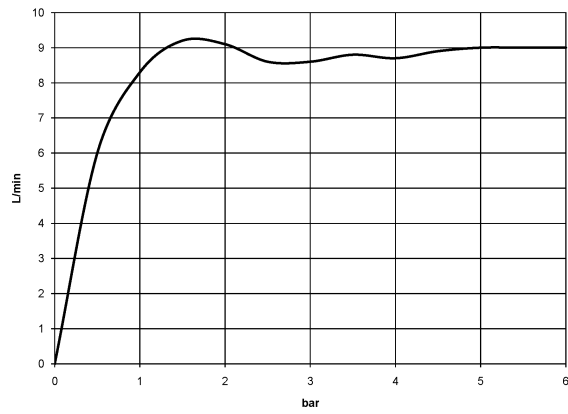

Shower head - Dark Chrome

IMO

28 508 980

- 200mm projection
- ball-joint pivotable through 30°
- Three settings: PURIFY RAIN, COMPACT SOFT FLOW, COMPACT AQUAPRESSURE FLOW, max. flow rate 9 l/min (at 3 bar)
- Function from: 7 l/min
- with anti-scale system
- spray head Ø 92mm
- rosette 60 x 60 mm
- 1/2" connection

Fits: IMO, MEM, CL.1, CYO

| | | |
|---|-------------------------------------|--------------------|
|  | Dark Chrome | 28 508 980-19 |
|  | Chrome | 28 508 980-00 0010 |
|  | Chrome | 28 508 980-00 |
|  | Brushed Platinum | 28 508 980-06 0010 |
|  | Brushed Platinum | 28 508 980-06 |
|  | Platinum | 28 508 980-08 0010 |
|  | Platinum | 28 508 980-08 |
|  | Dark Chrome | 28 508 980-19 0010 |
|  | Brushed Light Gold | 28 508 980-27 0010 |
|  | Brushed Light Gold | 28 508 980-27 |
|  | Brushed Durabross (23kt Gold) | 28 508 980-28 0010 |
|  | Brushed Durabross (23kt Gold) | 28 508 980-28 |
|  | Matte Black | 28 508 980-33 |
|  | Matte Black | 28 508 980-33 0010 |
|  | Brushed Champagne (22kt Gold) | 28 508 980-46 0010 |
|  | Brushed Champagne (22kt Gold) | 28 508 980-46 |
|  | Champagne (22kt Gold) | 28 508 980-47 0010 |
|  | Champagne (22kt Gold) | 28 508 980-47 |
|  | Brushed Chrome | 28 508 980-93 0010 |
|  | Brushed Chrome | 28 508 980-93 |
|  | Brushed Dark Platinum | 28 508 980-99 0010 |
|  | Brushed Dark Platinum | 28 508 980-99 |

28 508 980

mm [inches]

Flow rate chart

28 508 980

Parts for other finishes can be found here: [Chrome](#)

Spare parts list

| No. | Item Number | Name | Quantity used | Delivery time |
|-----|--------------------|------------|---------------|---------------|
| 1 | 09 27 98 003-19 | rosette | 1 | 60 |
| 2 | 09 31 11 048 90 | pin | 1 | 2 |
| 3 | 09 14 10 098 90 | seal | 1 | 2 |
| 4 | 09 11 03 011-19 | connection | 1 | 20 |
| 5 | 04 12 11 110 00-19 | shower | 1 | - |