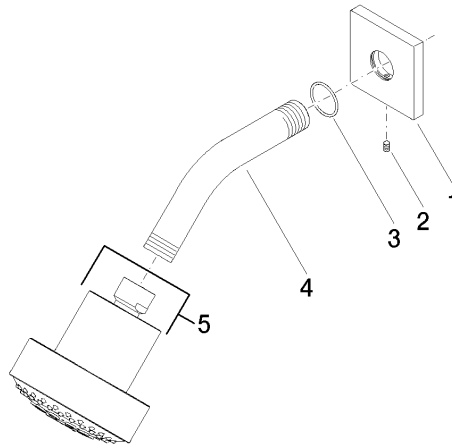

Shower head - Brushed Light Gold

IMO

28 508 980

- 200mm projection
- ball-joint pivotable through 30°
- Three settings: PURIFY RAIN, COMPACT SOFT FLOW, COMPACT AQUAPRESSURE FLOW, max. flow rate 9 l/min (at 3 bar)
- Function from: 7 l/min
- with anti-scale system
- spray head Ø 92mm
- rosette 60 x 60 mm
- 1/2" connection

28 508 980

Recommended miscellaneous

Concealed wall elbow - 35 085 970 90

- min. recess depth 90 mm
- max. recess depth 163 mm

28 508 980

mm [inches]

Flow rate chart

28 508 980

Spare parts list

No.	Item Number	Name	Quantity used	Delivery time
1	09 27 98 003-27	rosette	1	60
2	09 31 11 048 90	pin	1	2
3	09 14 10 098 90	seal	1	2
4	09 11 03 011-27	connection	1	60
5	04 12 11 110 00-27	shower	1	-