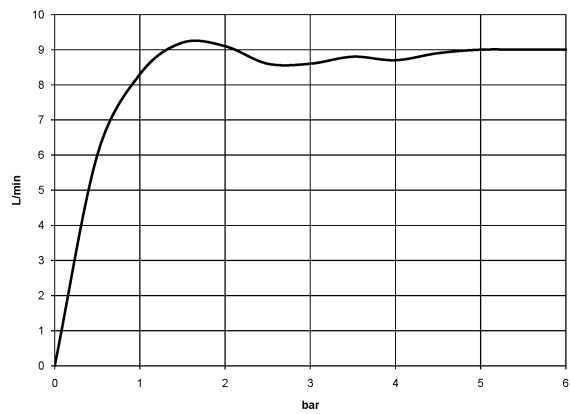

Shower head - Brushed Light Gold

IMO

28 508 980

- 200mm projection
- ball-joint pivotable through 30°
- Three settings: PURIFY RAIN, COMPACT SOFT FLOW, COMPACT AQUAPRESSURE FLOW, max. flow rate 9 l/min (at 3 bar)
- Function from: 7 l/min
- with anti-scale system
- spray head Ø 92mm
- rosette 60 x 60 mm
- 1/2" connection

28 508 980

Recommended miscellaneous

Concealed wall elbow - 35 085 970 90

- min. recess depth 90 mm
- max. recess depth 163 mm

28 508 980

mm [inches]

Flow rate chart

28 508 980