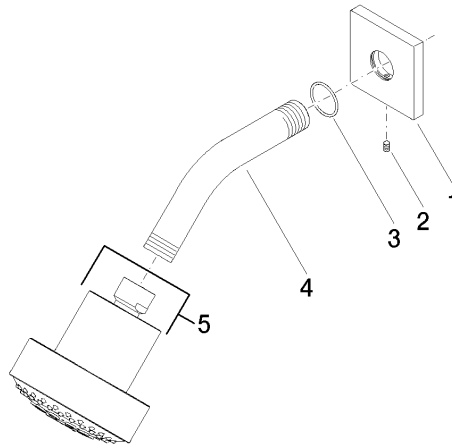

Shower head - Brushed Durabrass (23kt Gold)

IMO

28 508 980

- 200mm projection
- ball-joint pivotable through 30°
- Three settings: PURIFY RAIN, COMPACT SOFT FLOW, COMPACT AQUAPRESSURE FLOW, max. flow rate 9 l/min (at 3 bar)
- Function from: 7 l/min
- with anti-scale system
- spray head Ø 92mm
- rosette 60 x 60 mm
- 1/2" connection

Shower head - Brushed Durabronz (23kt Gold)

IMO

28 508 980

Recommended miscellaneous

Concealed wall elbow -

- max. recess depth 163 mm
- min. recess depth 90 mm

35 085 970 90

28 508 980

mm [inches]

Flow rate chart

28 508 980

Spare parts list

| No. | Item Number | Name | Quantity used | Delivery time |
|-----|--------------------|------------|---------------|---------------|
| 1 | 09 27 98 003-28 | rosette | 1 | 20 |
| 2 | 09 31 11 048 90 | pin | 1 | 2 |
| 3 | 09 14 10 098 90 | seal | 1 | 2 |
| 4 | 09 11 03 011-28 | connection | 1 | 20 |
| 5 | 04 12 11 110 00-28 | shower | 1 | - |