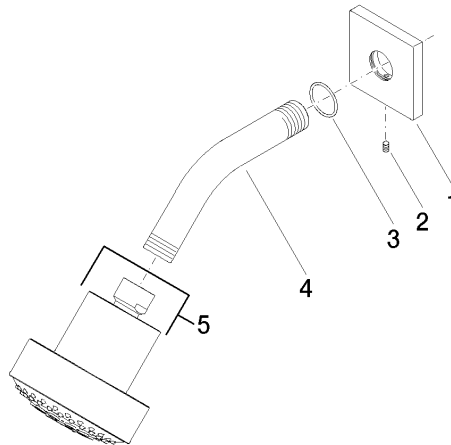

Shower head FlowReduce - Brushed Durabron (23kt Gold)

IMO

28 508 980

Fits: IMO, MEM, CL.1, CYO

- 200mm projection
- ball-joint pivotable through 30°
- Three settings: PURIFY RAIN, COMPACT SOFT FLOW, COMPACT AQUAPRESSURE FLOW, max. flow rate 6.8 l/min (at 3 bar)
- with anti-scale system
- spray head Ø 92mm
- rosette 60 x 60 mm
- 1/2" connection
- This product can help a building meet the requirements of Green Building Rating Systems, e.g. LEED®, BREEAM®, DGNB

28 508 980

Certificates

LGA_38

Shower head FlowReduce - Brushed Durabronz (23kt Gold)

IMO

28 508 980

Product version up to 5/15/2020

Product version from 5/15/2020

Parts for other finishes can be found here: [Chrome](#)

Shower head FlowReduce - Brushed Durabrass (23kt Gold)

IMO

28 508 980

Spare parts list

Product version up to 5/15/2020

Product version from 5/15/2020

No.	Item Number	Name	Quantity used	Delivery time
	09 27 98 003-28	rosette	5	20