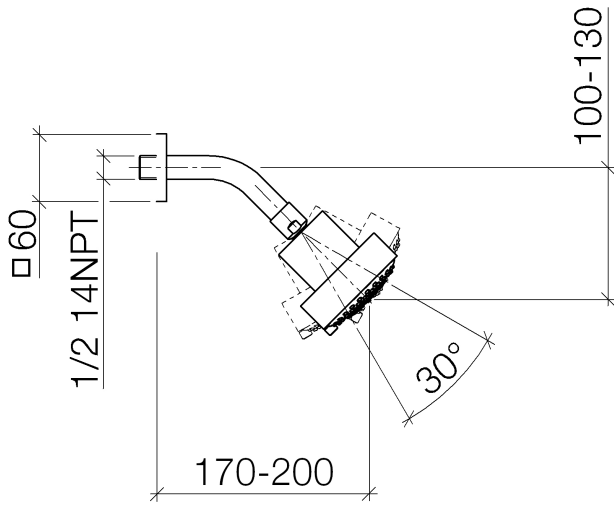

Shower head FlowReduce - Brushed Durabron (23kt Gold)

IMO

28 508 980

Fits: IMO, MEM, CL.1, CYO

- 200mm projection
- ball-joint pivotable through 30°
- Three settings: PURIFY RAIN, COMPACT SOFT FLOW, COMPACT AQUAPRESSURE FLOW, max. flow rate 6.8 l/min (at 3 bar)
- with anti-scale system
- spray head Ø 92mm
- rosette 60 x 60 mm
- 1/2" connection
- This product can help a building meet the requirements of Green Building Rating Systems, e.g. LEED®, BREEAM®, DGNB

28 508 980

Flow rate chart

Codes & Standards

DIN 4109

ISO 3822

Ü-Zeichen

Shower head FlowReduce - Brushed Durabronz (23kt Gold)

IMO

28 508 980

Certificates

LGA_38

Shower head FlowReduce - Brushed Durabronz (23kt Gold)

IMO

28 508 980

Product version up to 5/15/2020

Product version from 5/15/2020

Parts for other finishes can be found here: [Chrome](#)

Shower head FlowReduce - Brushed Durabrass (23kt Gold)

IMO

28 508 980

Spare parts list

Product version up to 5/15/2020

Product version from 5/15/2020

No.	Item Number	Name	Quantity used	Delivery time
	09 27 98 003-28	rosette	5	20