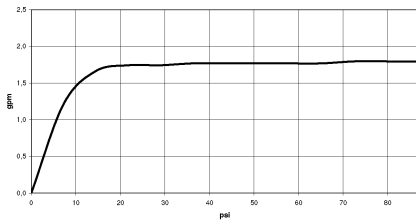

Shower head FlowReduce - Brushed Durabron (23kt Gold)

IMO

28 508 980

Fits: IMO, MEM, CL.1, CYO

- 200mm projection
- ball-joint pivotable through 30°
- Three settings: PURIFY RAIN, COMPACT SOFT FLOW, COMPACT AQUAPRESSURE FLOW, max. flow rate 6.8 l/min (at 3 bar)
- with anti-scale system
- spray head Ø 92mm
- rosette 60 x 60 mm
- 1/2" connection
- This product can help a building meet the requirements of Green Building Rating Systems, e.g. LEED®, BREEAM®, DGNB

	Brushed Durabron (23kt Gold)	28 508 980-28 0010
	Chrome	28 508 980-00 0010
	Chrome	28 508 980-00
	Brushed Platinum	28 508 980-06 0010
	Brushed Platinum	28 508 980-06
	Platinum	28 508 980-08 0010
	Platinum	28 508 980-08
	Dark Chrome	28 508 980-19 0010
	Dark Chrome	28 508 980-19
	Brushed Light Gold	28 508 980-27 0010
	Brushed Light Gold	28 508 980-27
	Brushed Durabron (23kt Gold)	28 508 980-28
	Matte Black	28 508 980-33
	Matte Black	28 508 980-33 0010
	Brushed Champagne (22kt Gold)	28 508 980-46 0010
	Brushed Champagne (22kt Gold)	28 508 980-46
	Champagne (22kt Gold)	28 508 980-47 0010
	Champagne (22kt Gold)	28 508 980-47
	Brushed Chrome	28 508 980-93 0010
	Brushed Chrome	28 508 980-93
	Brushed Dark Platinum	28 508 980-99 0010
	Brushed Dark Platinum	28 508 980-99

28 508 980

Flow rate chart

Codes & Standards

DIN 4109

ISO 3822

Ü-Zeichen

Shower head FlowReduce - Brushed Durabronz (23kt Gold)

IMO

28 508 980

Certificates

LGA_38

Shower head FlowReduce - Brushed Durabronz (23kt Gold)

IMO

28 508 980

Product version up to 5/15/2020

Product version from 5/15/2020