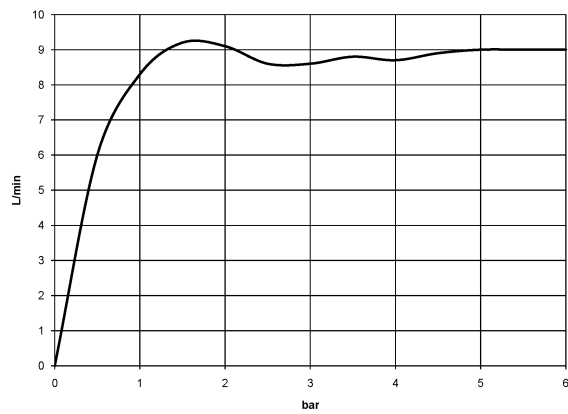

Shower head - Matte Black

IMO

28 508 980

- 200mm projection
- ball-joint pivotable through 30°
- Three settings: PURIFY RAIN, COMPACT SOFT FLOW, COMPACT AQUAPRESSURE FLOW, max. flow rate 9 l/min (at 3 bar)
- Function from: 7 l/min
- with anti-scale system
- spray head Ø 92mm
- rosette 60 x 60 mm
- 1/2" connection

Shower head - Matte Black

IMO

28 508 980

Recommended miscellaneous

Concealed wall elbow -

35 085 970 90

28 508 980

mm [inches]

Flow rate chart

28 508 980