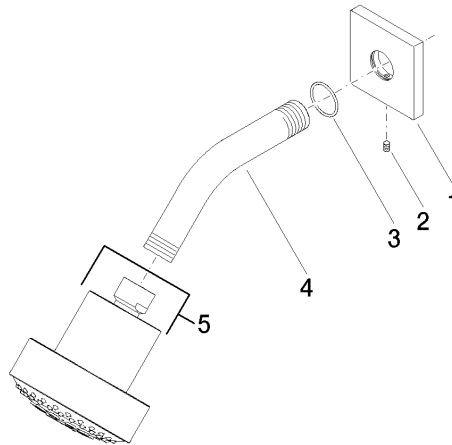

Shower head - Brushed Champagne (22kt Gold)

28 508 980 Product version from 6/1/2024

- 200mm projection
- ball-joint pivotable through 30°
- Three settings: COMPACT RAIN, COMPACT SOFT FLOW, COMPACT AQUAPRESSURE FLOW, max. flow rate 9 l/min (at 3 bar)
- Function from: 7 l/min
- with anti-scale system
- spray head Ø 92mm
- rosette 60 x 60 mm
- 1/2" connection

Shower head - Brushed Champagne (22kt Gold)

28 508 980 Product version from 6/1/2024

Recommended miscellaneous

Concealed wall elbow -

- max. recess depth mm
- min. recess depth mm

35 085 970 90

Shower head - Brushed Champagne (22kt Gold)

28 508 980 Product version from 6/1/2024

mm [inches]

Flow rate chart

Shower head - Brushed Champagne (22kt Gold)

28 508 980 Product version from 6/1/2024

Spare parts list

No.	Item Number	Name	Quantity used	Delivery time
1	09 27 98 003-46	rosette	1	30
2	09 31 11 048 90	pin	1	2
3	09 14 10 098 90	seal	1	2
4	09 11 03 011-46	connection	1	30
5	04 12 11 110 00-46	shower	1	-