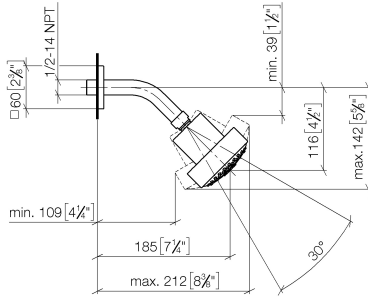

Shower head - Brushed Champagne (22kt Gold)

28 508 980 Product version from 6/1/2024

- 200mm projection
- ball-joint pivotable through 30°
- Three settings: COMPACT RAIN, COMPACT SOFT FLOW, COMPACT AQUAPRESSURE FLOW, max. flow rate 9 l/min (at 3 bar)
- Function from: 7 l/min
- with anti-scale system
- spray head Ø 92mm
- rosette 60 x 60 mm
- 1/2" connection

Shower head - Brushed Champagne (22kt Gold)

28 508 980 Product version from 6/1/2024

Recommended miscellaneous

Concealed wall elbow -

- max. recess depth mm
- min. recess depth mm

35 085 970 90

Shower head - Brushed Champagne (22kt Gold)

28 508 980 Product version from 6/1/2024

mm [inches]

Flow rate chart

Shower head - Brushed Champagne (22kt Gold)

28 508 980 Product version from 6/1/2024

Spare parts list

No.	Item Number	Name	Quantity used	Delivery time
1	09 27 98 003-46	rosette	1	30
2	09 31 11 048 90	pin	1	2
3	09 14 10 098 90	seal	1	2
4	09 11 03 011-46	connection	1	30
5	04 12 11 110 00-46	shower	1	-