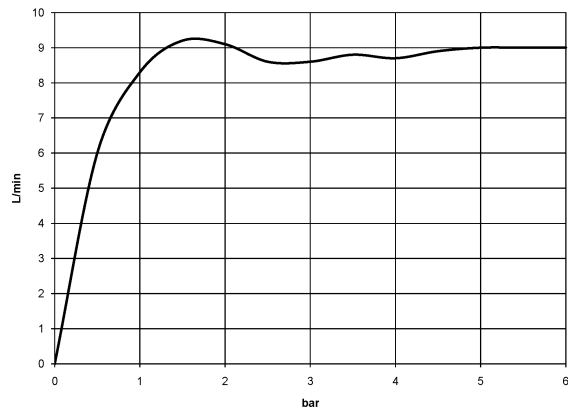

Shower head - Brushed Champagne (22kt Gold)

28 508 980 Product version from 6/1/2024

- 200mm projection
- ball-joint pivotable through 30°
- Three settings: COMPACT RAIN, COMPACT SOFT FLOW, COMPACT AQUAPRESSURE FLOW, max. flow rate 9 l/min (at 3 bar)
- Function from: 7 l/min
- with anti-scale system
- spray head Ø 92mm
- rosette 60 x 60 mm
- 1/2" connection

Shower head - Brushed Champagne (22kt Gold)

28 508 980 Product version from 6/1/2024

Recommended miscellaneous

Concealed wall elbow -

- max. recess depth mm
- min. recess depth mm

35 085 970 90

Shower head - Brushed Champagne (22kt Gold)

28 508 980 Product version from 6/1/2024

mm [inches]

Flow rate chart

Shower head - Brushed Champagne (22kt Gold)

28 508 980 Product version from 6/1/2024

Spare parts list

No.	Item Number	Name	Quantity used	Delivery time
1	09 27 98 003-46	rosette	1	30
2	09 31 11 048 90	pin	1	2
3	09 14 10 098 90	seal	1	2
4	09 11 03 011-46	connection	1	30
5	04 12 11 110 00-46	shower	1	-